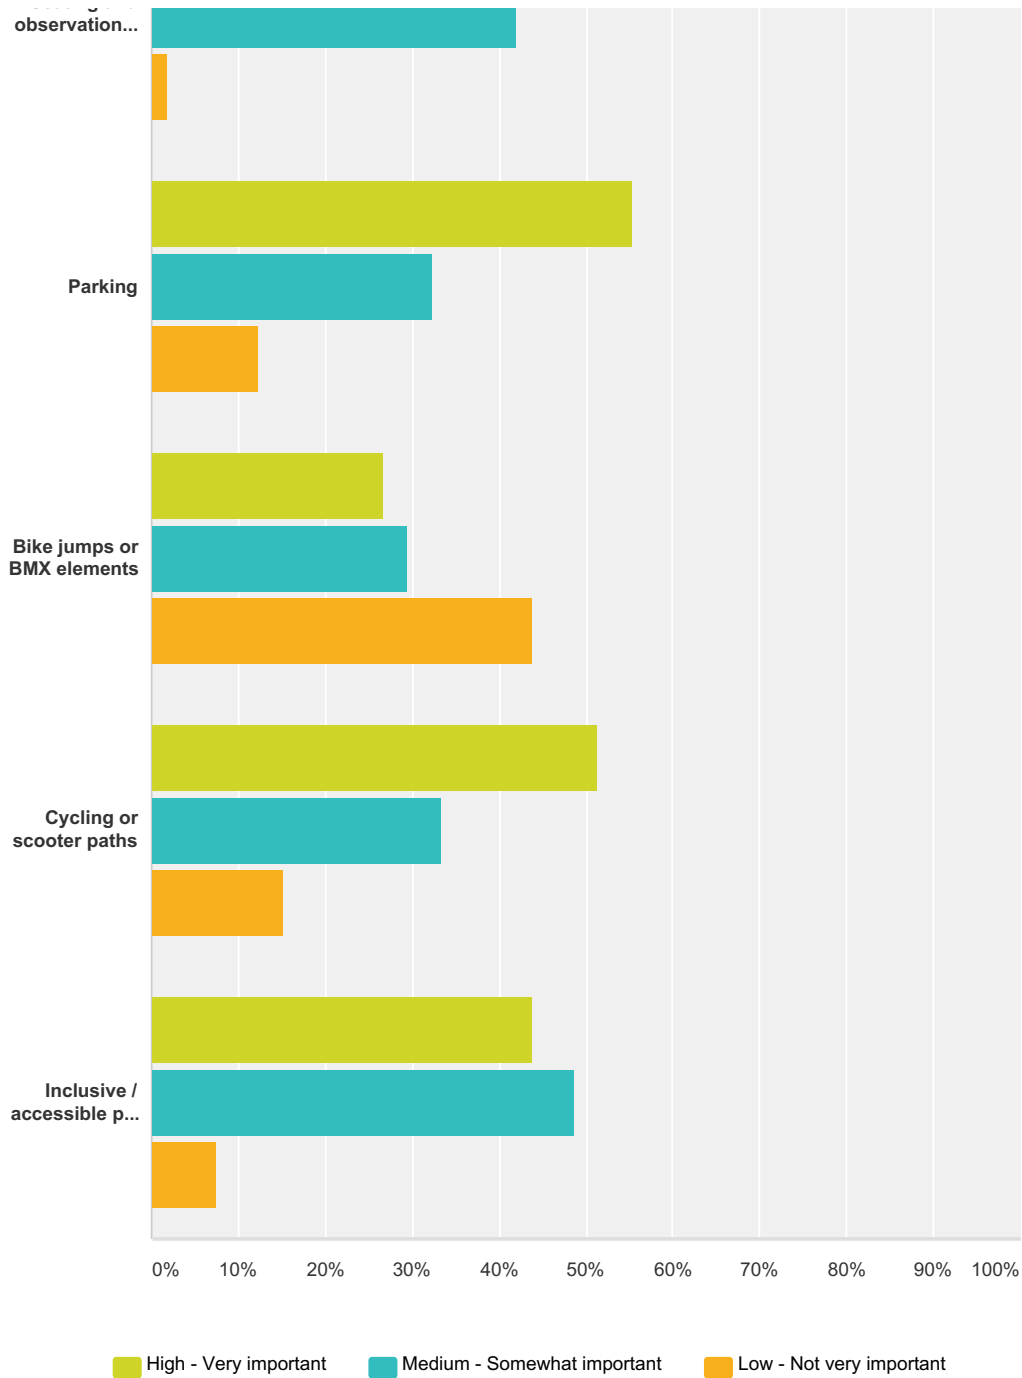

Youth Play Spaces in Currans Hill and Harrington Park (There is a separate survey being conducted for the water play facilities at Curry Reserve, Elderslie and Town Park, Oran Park)

	High - Very important	Medium - Somewhat important	Low - Not very important	Total
Variety of challenging play equipment	59.05% 62	37.14% 39	3.81% 4	105
Skate elements (street style skating)	19.05% 20	41.90% 44	39.05% 41	105
Parkour facilities (fixed jumping and climbing infrastructure)	38.10% 40	39.05% 41	22.86% 24	105
Outdoor ping pong	10.48% 11	29.52% 31	60.00% 63	105
Outdoor fitness equipment	33.33% 35	37.14% 39	29.52% 31	105