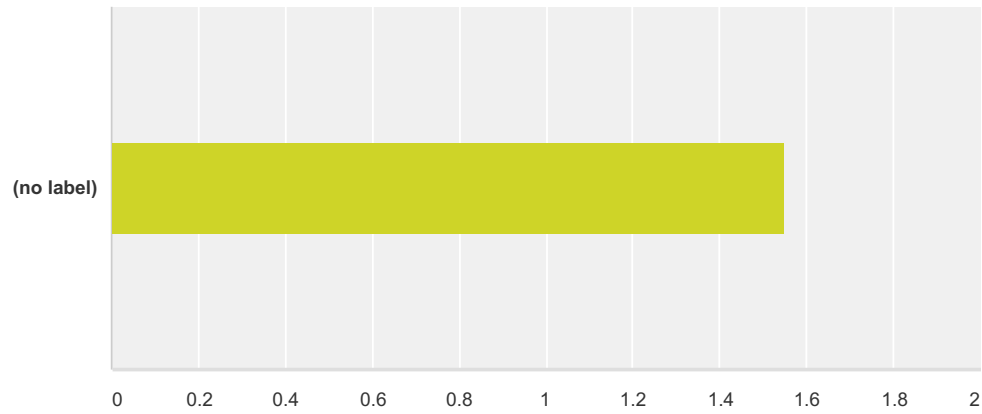

Q7 Do you have a preference for colour themes?

Answered: 106 Skipped: 0

	Yes	No	N/A	Total	Weighted Average
(no label)	44.34% 47	54.72% 58	0.94% 1	106	1.55

Q8 If you answered yes, please rank the following choices