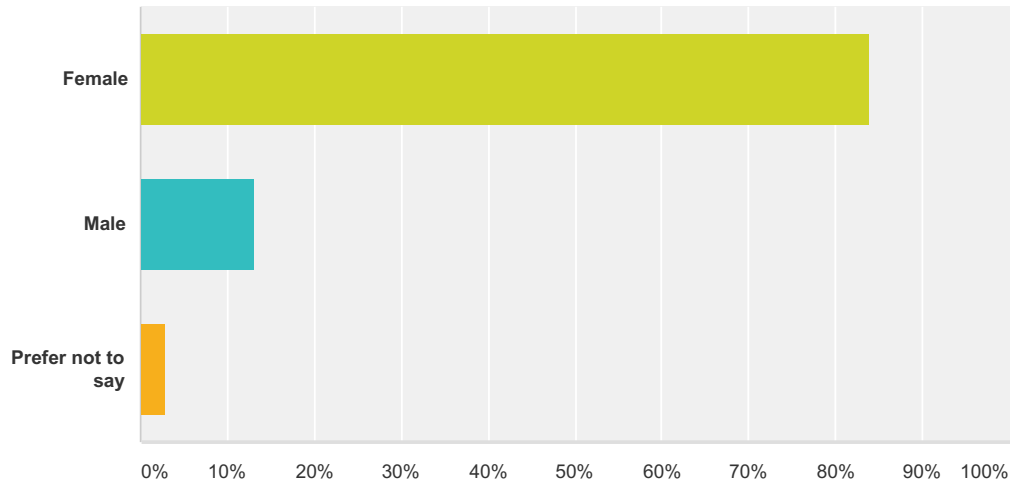

Q10 Are you :

Answered: 106 Skipped: 0

Answer Choices	Responses	
Female	83.96%	89
Male	13.21%	14
Prefer not to say	2.83%	3
Total		106