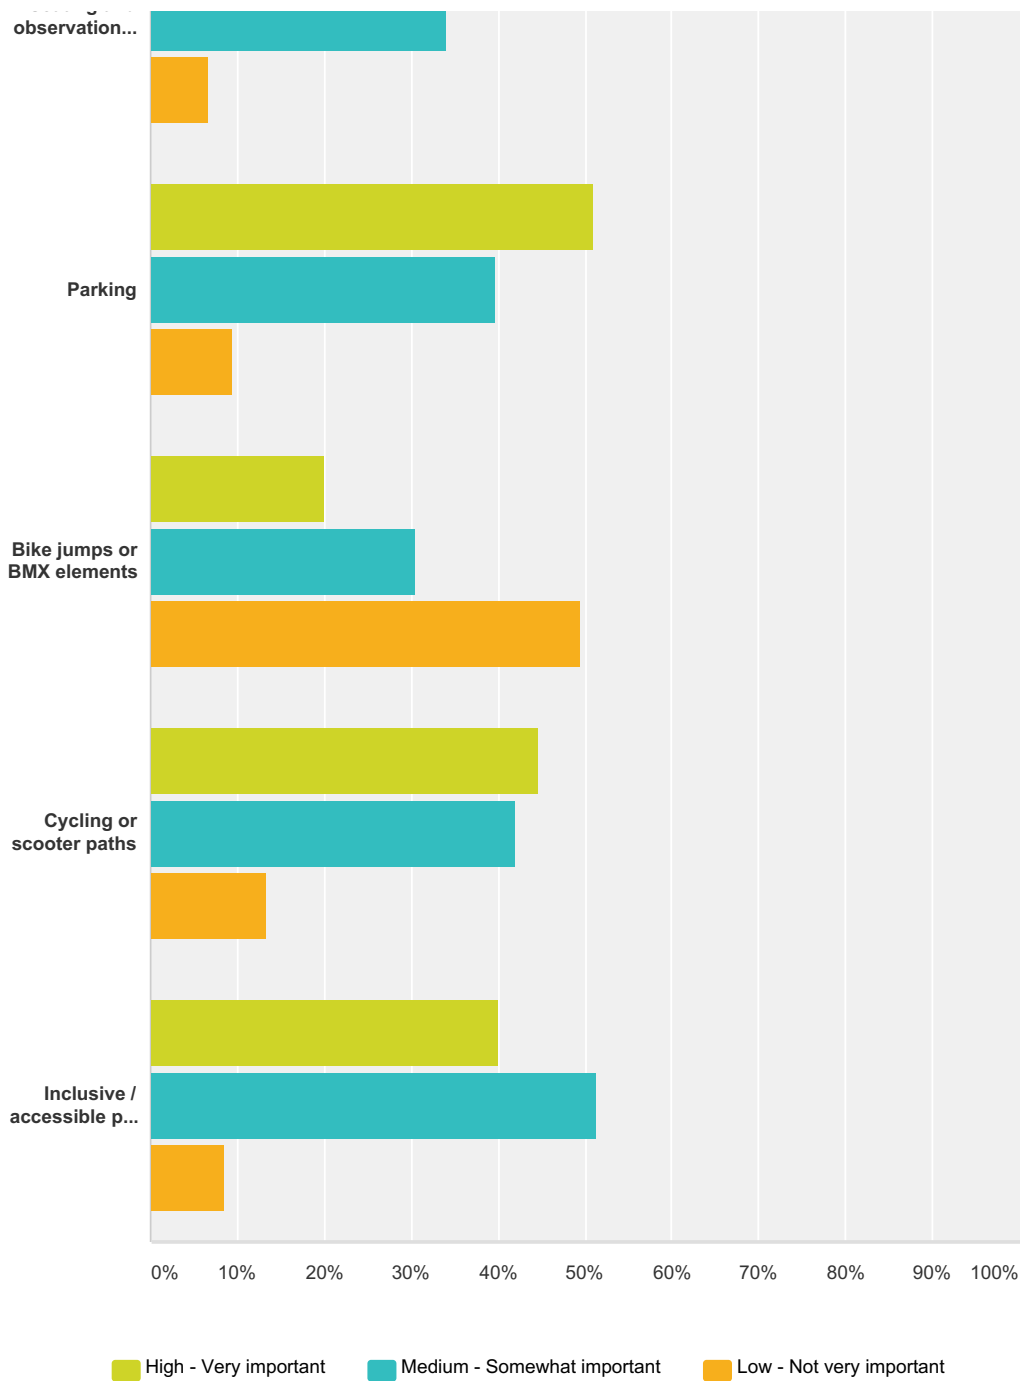

Youth Play Spaces in Currans Hill and Harrington Park (There is a separate survey being conducted for the water play facilities at Curry Reserve, Elderslie and Town Park, Oran Park)

	High - Very important	Medium - Somewhat important	Low - Not very important	Total
Variety of challenging play equipment	53.77% 57	39.62% 42	6.60% 7	106
Skate elements (street style skating)	16.04% 17	39.62% 42	44.34% 47	106
Parkour facilities	17.92% 19	45.28% 48	36.79% 39	106
Outdoor ping pong	9.43% 10	30.19% 32	60.38% 64	106
Outdoor fitness equipment	30.19% 32	38.68% 41	31.13% 33	106