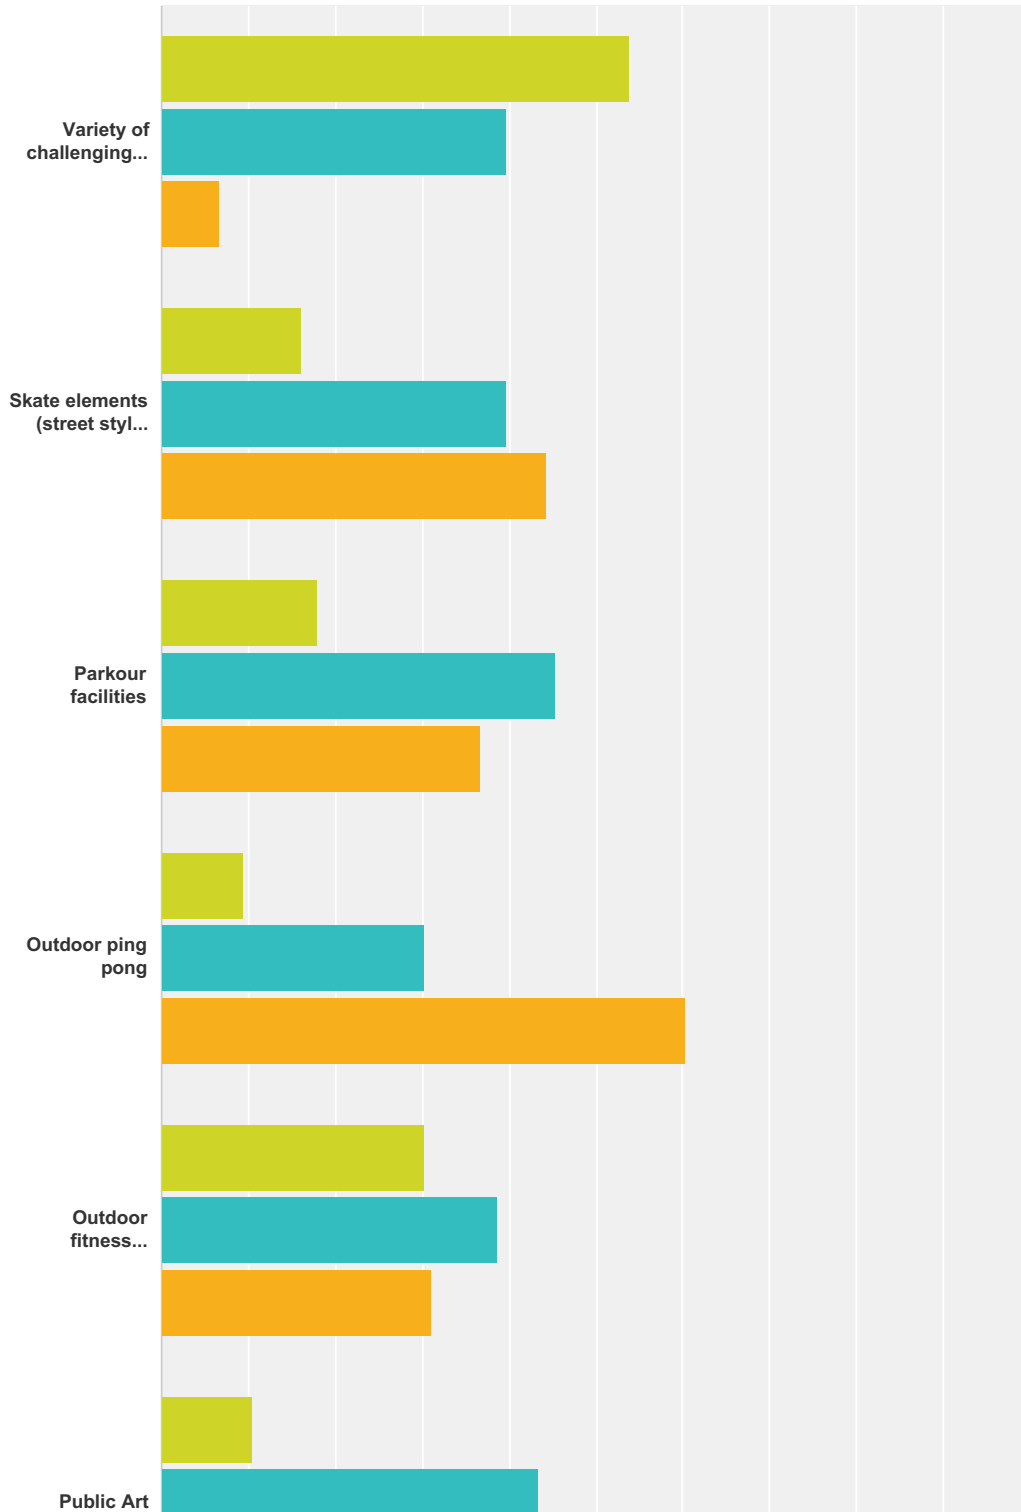

**Q5 Harrington Park Lake Youth Space -
What are the most important elements that
should be included in the new youth play
spaces? Please rate each element as either
High, Medium, or LowPlease do not select
more than 5 elements as High**

Answered: 106 Skipped: 0