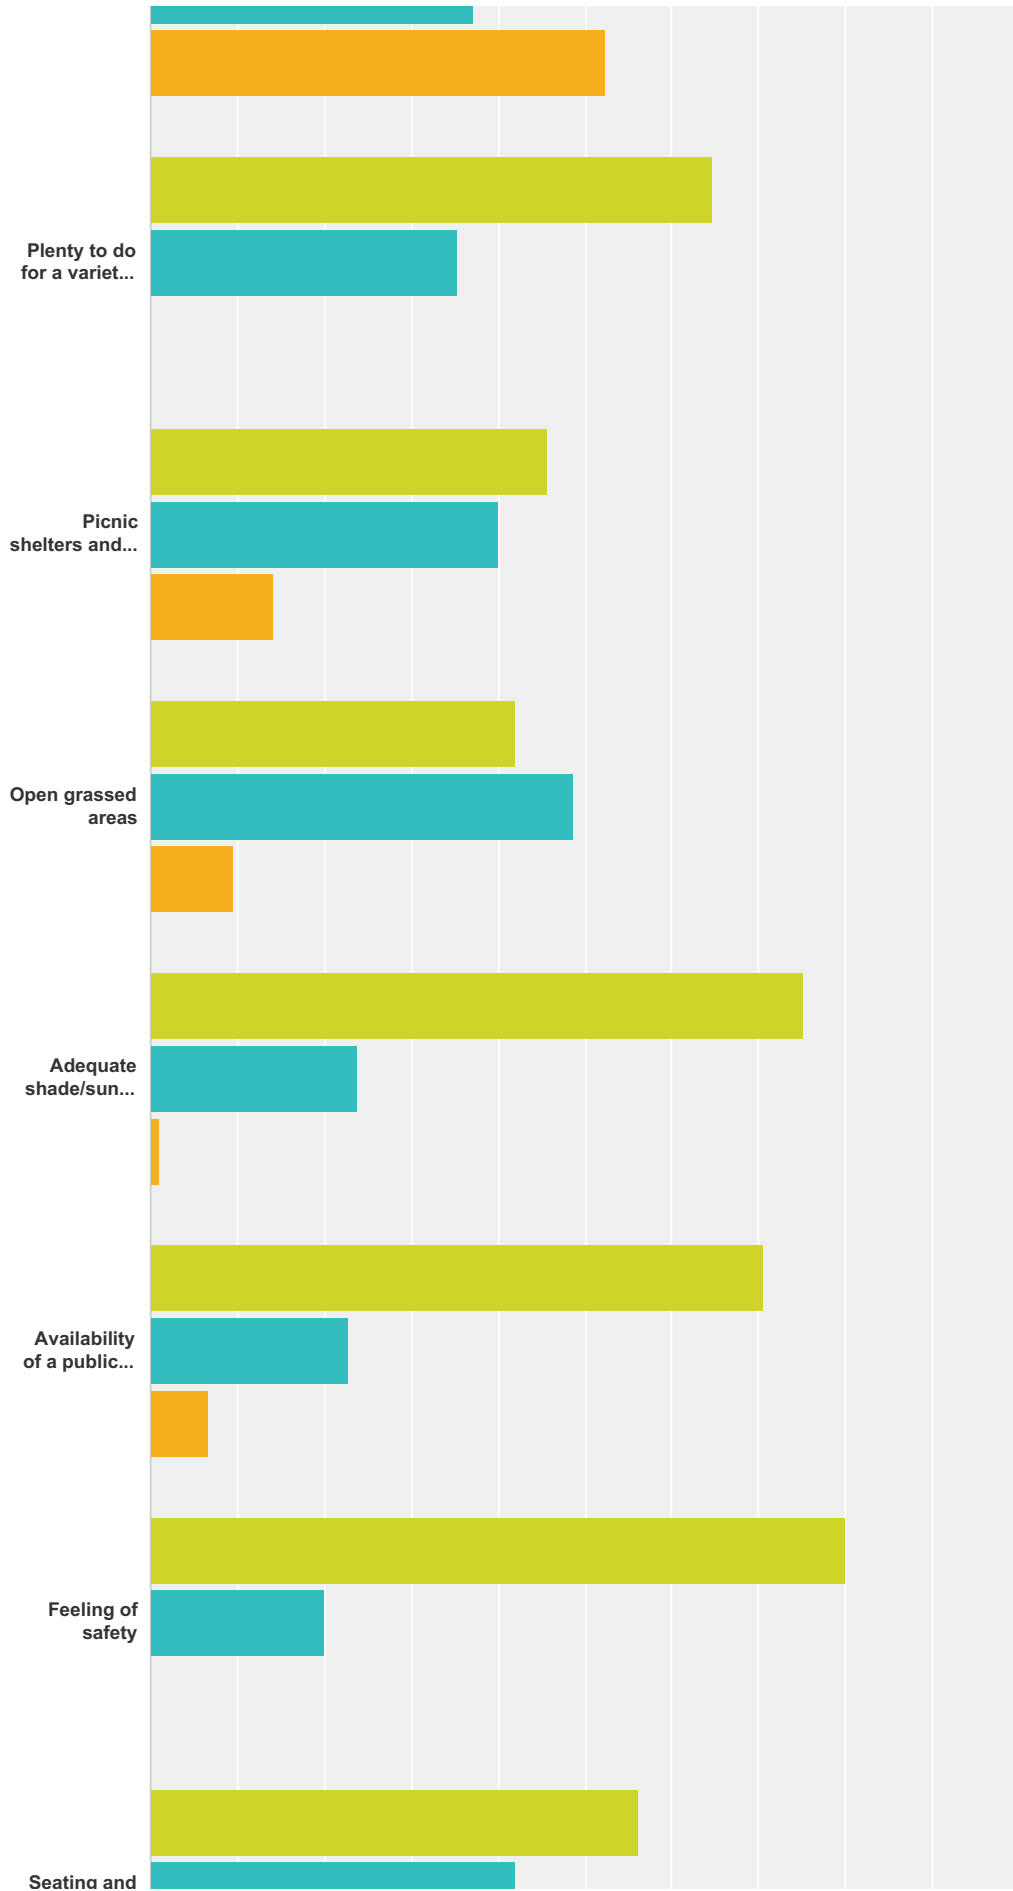

Youth Play Spaces in Currans Hill and Harrington Park (There is a separate survey being conducted for the water play facilities at Curry Reserve, Elderslie and Town Park, Oran Park)

	High - Very important	Medium - Somewhat important	Low - Not very important	Total
Variety of challenging play equipment	53.77% 57	39.62% 42	6.60% 7	106
Skate elements (street style skating)	16.04% 17	39.62% 42	44.34% 47	106
Parkour facilities	17.92% 19	45.28% 48	36.79% 39	106
Outdoor ping pong	9.43% 10	30.19% 32	60.38% 64	106
Outdoor fitness equipment	30.19% 32	38.68% 41	31.13% 33	106

Youth Play Spaces in Currans Hill and Harrington Park (There is a separate survey being conducted for the water play facilities at Curry Reserve, Elderslie and Town Park, Oran Park)

Public Art	10.38% 11	43.40% 46	46.23% 49	106
Plenty to do for a variety of ages	60.38% 64	34.91% 37	4.72% 5	106
Picnic shelters and bbq	39.62% 42	44.34% 47	16.04% 17	106
Open grassed areas	39.62% 42	48.11% 51	12.26% 13	106
Adequate shade/sun protection	70.75% 75	24.53% 26	4.72% 5	106
Availability of a public toilet	61.32% 65	26.42% 28	12.26% 13	106
Feeling of safety	78.30% 83	16.98% 18	4.72% 5	106
Seating and observation points	59.43% 63	33.96% 36	6.60% 7	106
Parking	50.94% 54	39.62% 42	9.43% 10	106
Bike jumps or BMX elements	20.00% 21	30.48% 32	49.52% 52	105
Cycling or scooter paths	44.76% 47	41.90% 44	13.33% 14	105
Inclusive / accessible play equipment	40.00% 42	51.43% 54	8.57% 9	105

Q6 Sedgewick Reserve Youth Space - What are the most important elements that should be included in the new youth play spaces? Please rate each element as either High, Medium, or Low Please do not select more than 5 elements as High

Answered: 105 Skipped: 1

Youth Play Spaces in Currans Hill and Harrington Park (There is a separate survey being conducted for the water play facilities at Curry Reserve, Elderslie and Town Park, Oran Park)