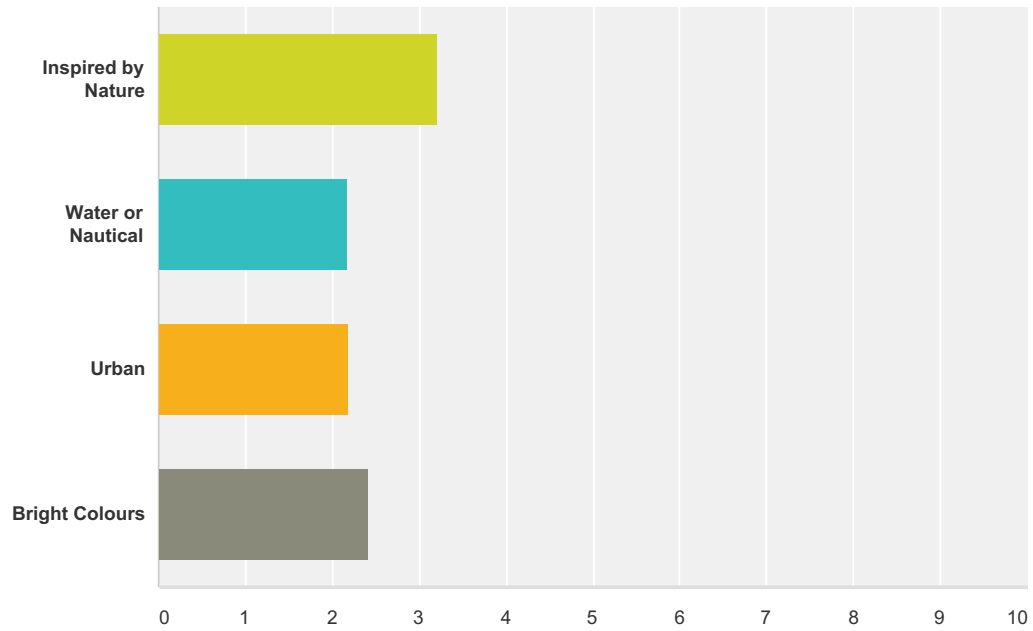

Q7 Do you have a preference for colour themes?

Answered: 106 Skipped: 0

	Yes	No	N/A	Total	Weighted Average
(no label)	44.34% 47	54.72% 58	0.94% 1	106	1.55

Q8 If you answered yes, please rank the following choices

Answered: 53 Skipped: 53

	1	2	3	4	Total	Score
Inspired by Nature	64.15% 34	5.66% 3	16.98% 9	13.21% 7	53	3.21
Water or Nautical	6.25% 3	35.42% 17	27.08% 13	31.25% 15	48	2.17
Urban	2.17% 1	41.30% 19	30.43% 14	26.09% 12	46	2.20
Bright Colours	28.26% 13	19.57% 9	19.57% 9	32.61% 15	46	2.43