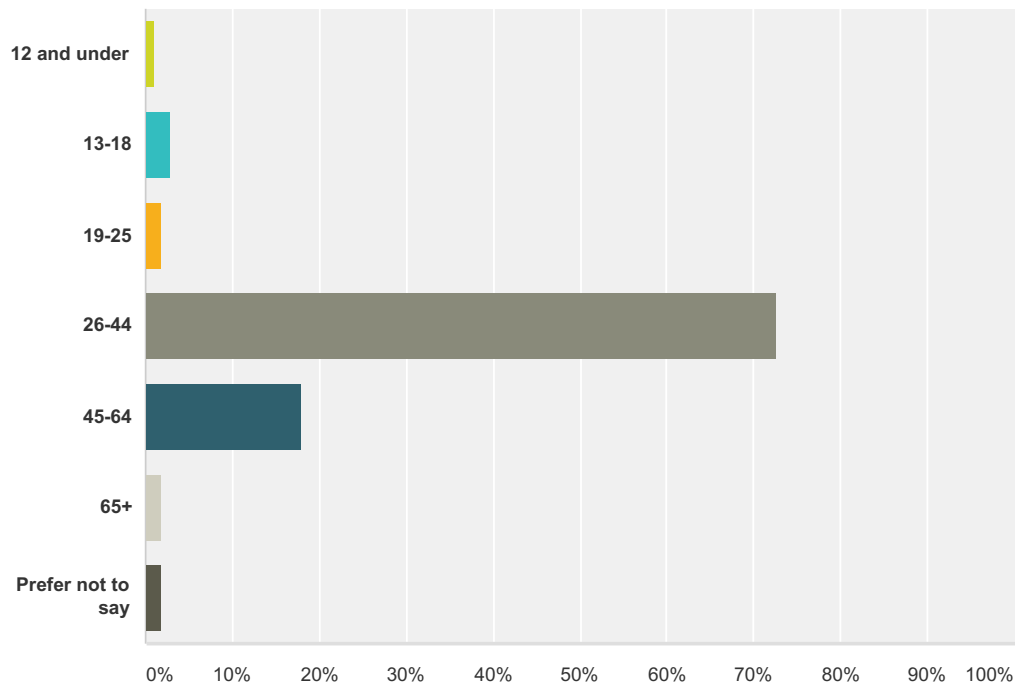

Q9 Can you tell us a bit about yourself. What age group are you in?

Answered: 106 Skipped: 0

Answer Choices	Responses
12 and under	0.94% 1
13-18	2.83% 3
19-25	1.89% 2
26-44	72.64% 77
45-64	17.92% 19
65+	1.89% 2
Prefer not to say	1.89% 2
Total	106