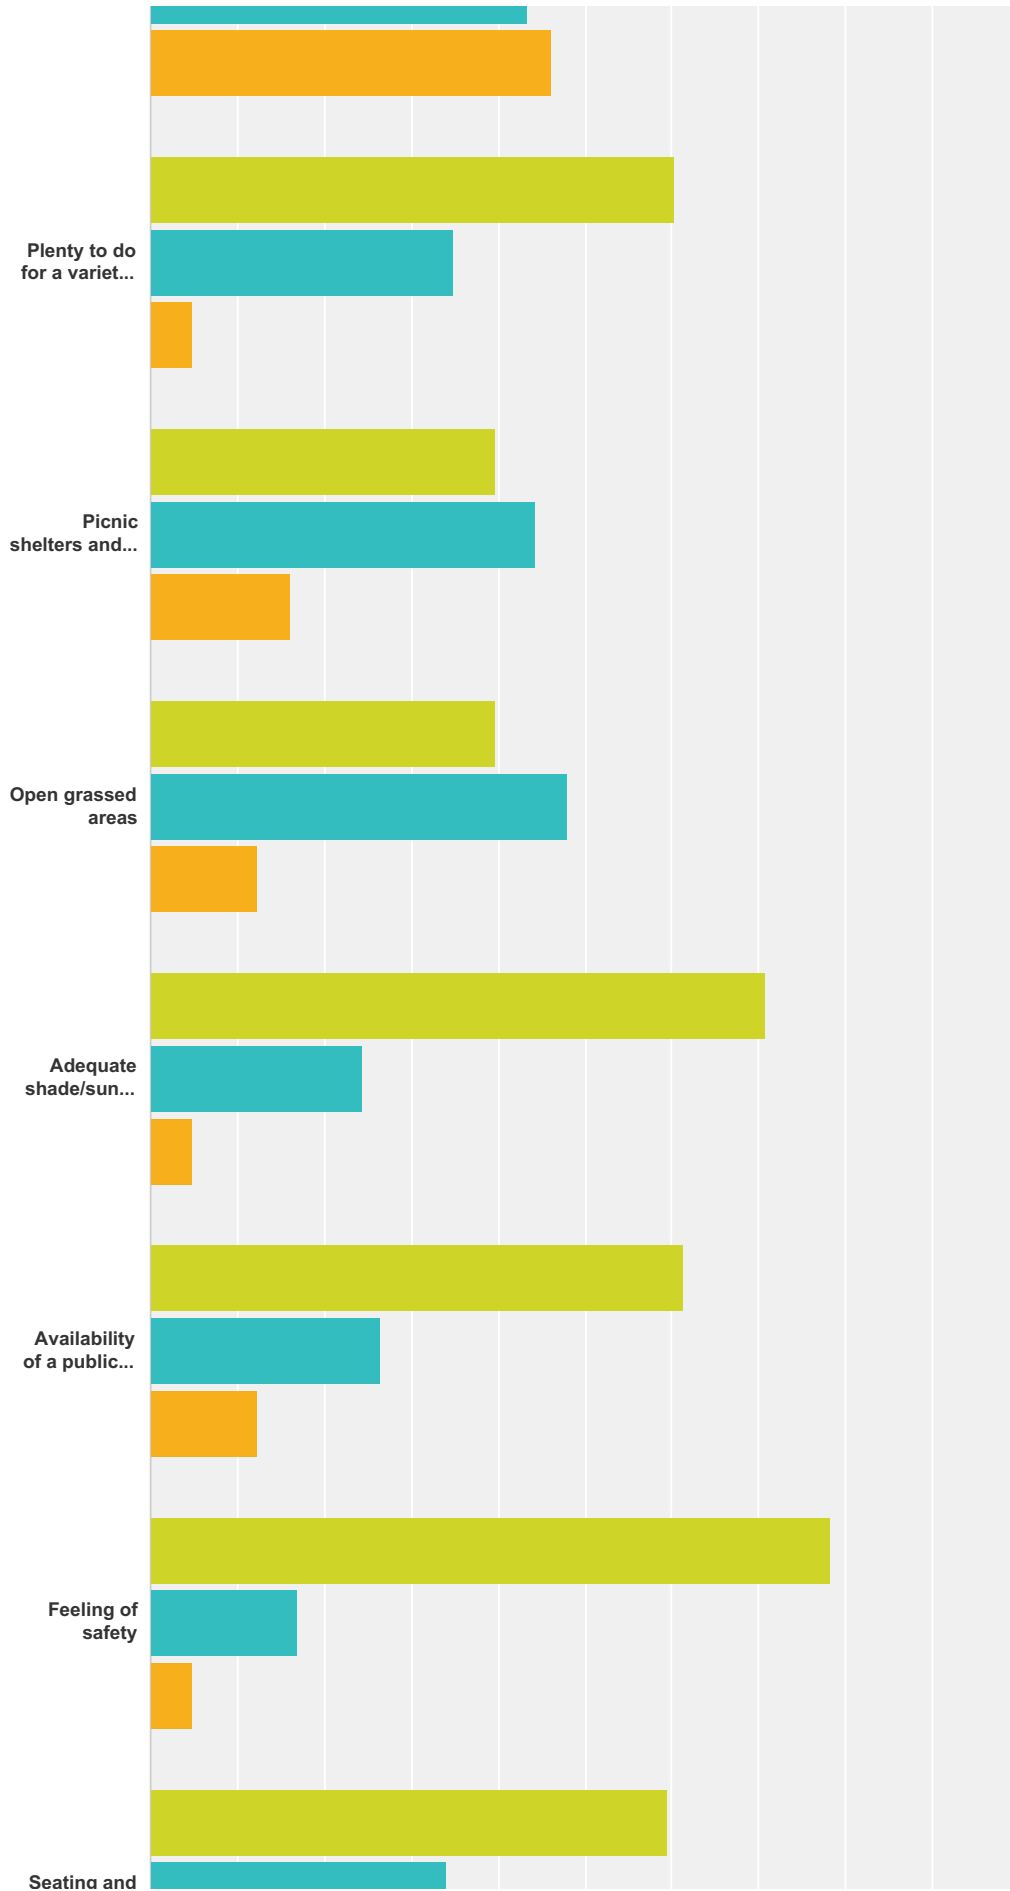

Q3 How would you travel to visit Sedgewick Reserve in Currans Hill?

Answered: 99 Skipped: 7

Answer Choices	Responses
Walk	29.29% 29
Ride a bike, skateboard or scooter	9.09% 9
Drive	60.61% 60
Public Transport	1.01% 1
Total	99

Q4 How would you travel to visit Harrington Park Lake in Harrington Park?

Answered: 103 Skipped: 3

Answer Choices	Responses
Walk	21.36% 22
Ride a bike, skateboard or scooter	7.77% 8
Drive	69.90% 72
Public Transport	0.97% 1
Total	103

**Q5 Harrington Park Lake Youth Space -
What are the most important elements that
should be included in the new youth play
spaces? Please rate each element as either
High, Medium, or LowPlease do not select
more than 5 elements as High**

Answered: 106 Skipped: 0

Youth Play Spaces in Currans Hill and Harrington Park (There is a separate survey being conducted for the water play facilities at Curry Reserve, Elderslie and Town Park, Oran Park)