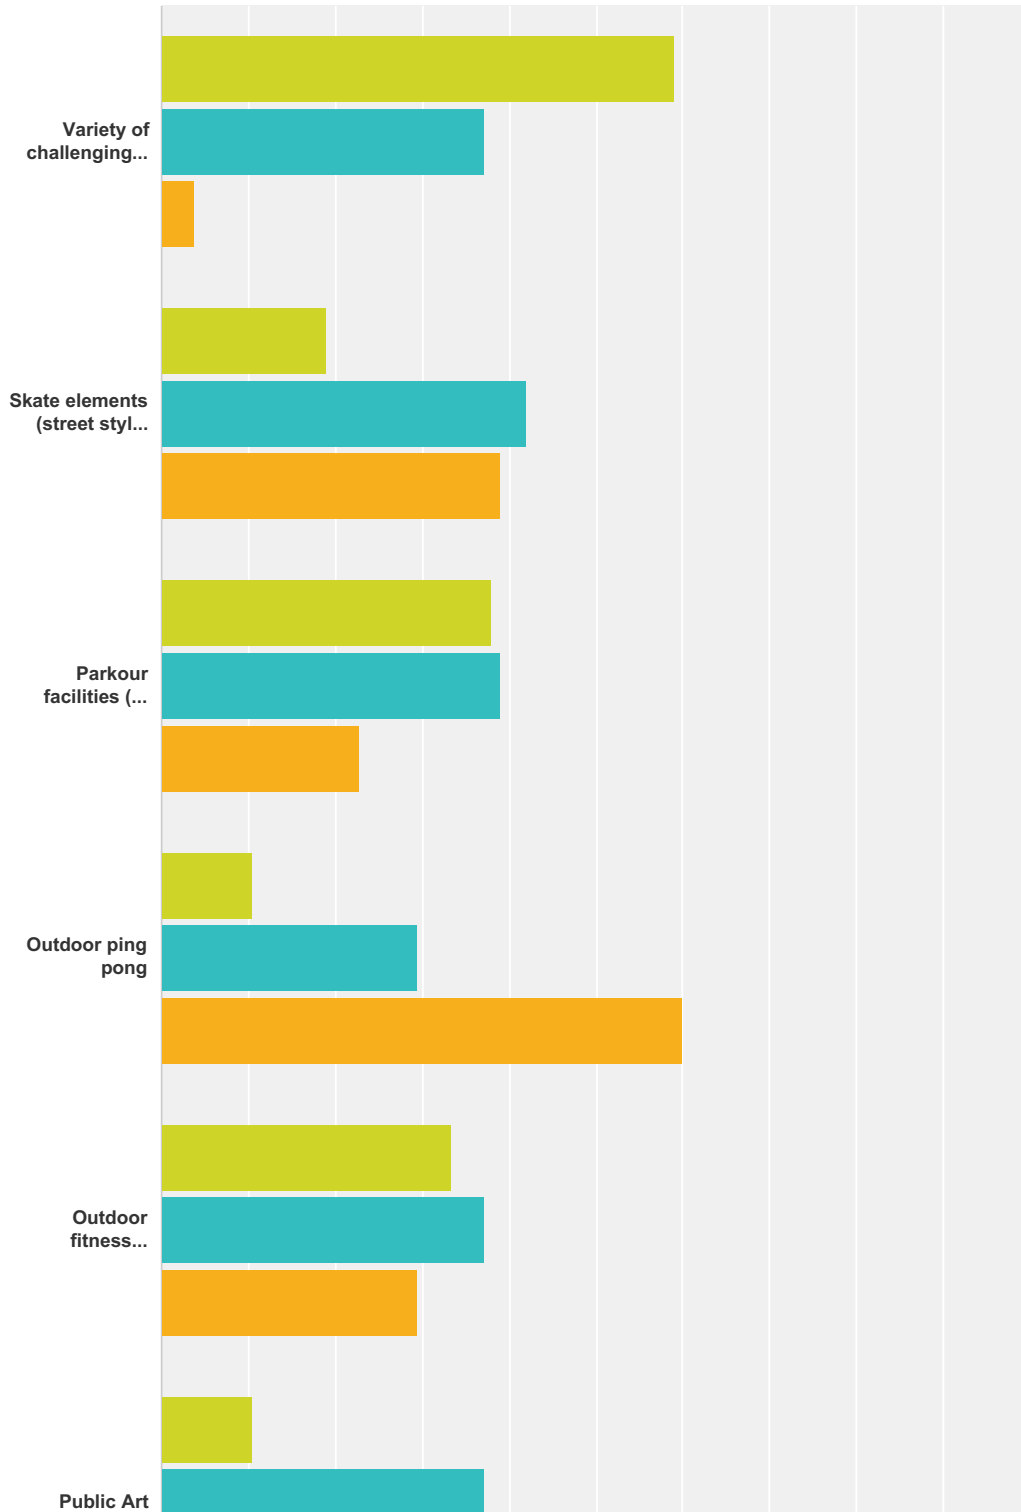

Q6 Sedgewick Reserve Youth Space - What are the most important elements that should be included in the new youth play spaces? Please rate each element as either High, Medium, or Low Please do not select more than 5 elements as High

Answered: 105 Skipped: 1