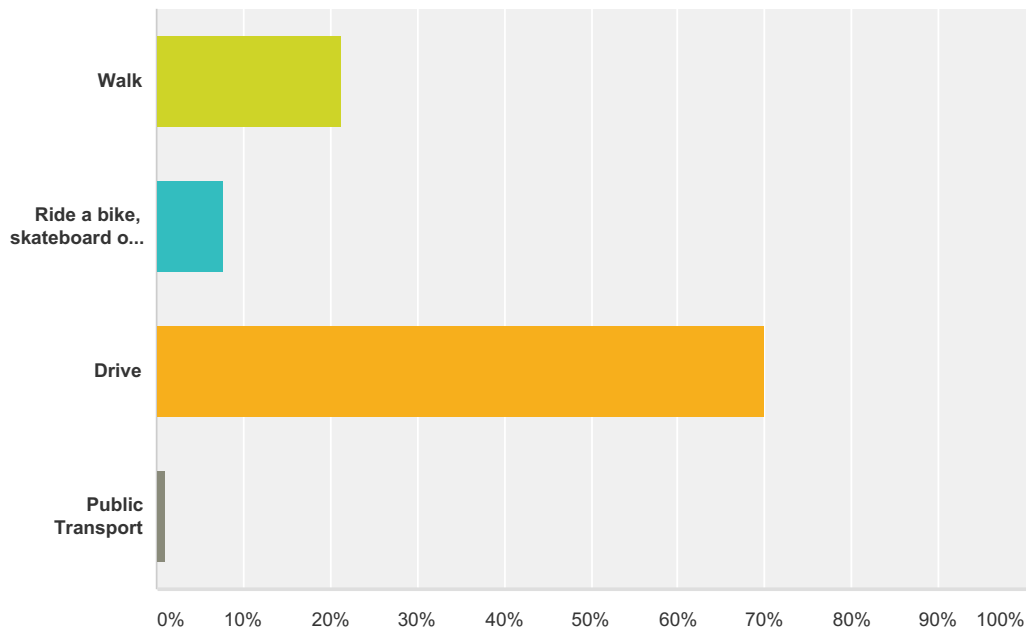

Q4 How would you travel to visit Harrington Park Lake in Harrington Park?

Answered: 103 Skipped: 3

Answer Choices	Responses
Walk	21.36% 22
Ride a bike, skateboard or scooter	7.77% 8
Drive	69.90% 72
Public Transport	0.97% 1
Total	103