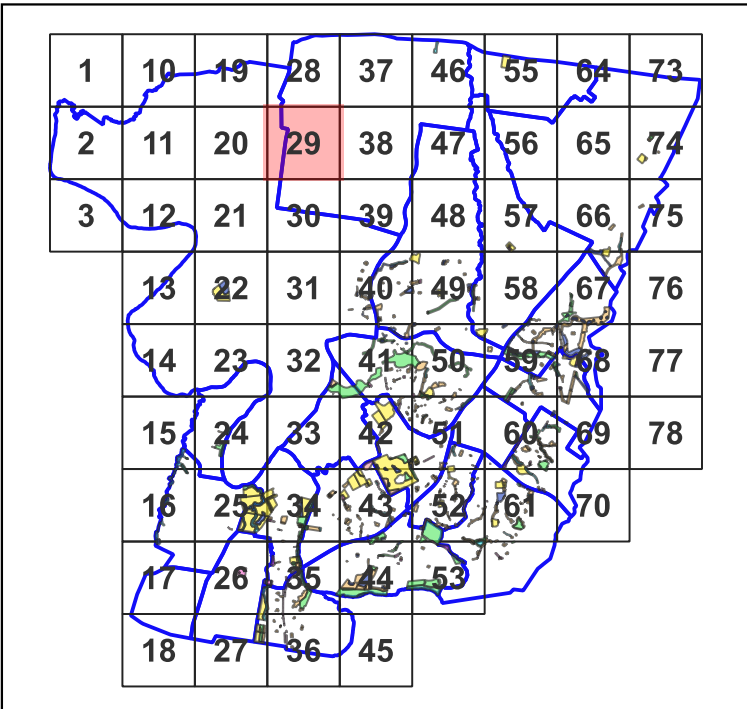

MAP DATE:
14-03-2023

DISCLAIMER: This map indicates the categories applied to the land in accordance with the Local Government Act 1993 and the Crown Land Management Act 2016.

Map Grid Index : 19

1	10	19	28	37	46	55	64	73
2	11	20	29	38	47	56	65	74
3	12	21	30	39	48	57	66	75
	13	22	31	40	49	58	67	76
	14	23	32	41	50	59	68	77
	15	24	33	42	51	60	69	78
	16	25	34	43	52	61	70	
	17	26	35	44	53			
	18	27	36	45				

MAP DATE:
14-03-2023

DISCLAIMER: This map indicates the categories applied to the land in accordance with the Local Government Act 1993 and the Crown Land Management Act 2016.

Map Grid Index : 28

Community Land Categories

-  Area of Cultural Significance
-  General Community Use
-  Natural Area_Bushland
-  Natural Area_Watercourse
-  Natural Area_Wetland
-  Park
-  Sportsground

MAP DATE:
14-03-2023

DISCLAIMER: This map indicates the categories applied to the land in accordance with the Local Government Act 1993 and the Crown Land Management Act 2016.

Map Grid Index : 29

Community Land Categories

-  Area of cultural Signi
-  General Community Use
-  Natural Area_Bushland
-  Natural Area_Watercourse
-  Natural Area_Wetland
-  Park
-  Sportsground

MAP DATE:
14-03-2023