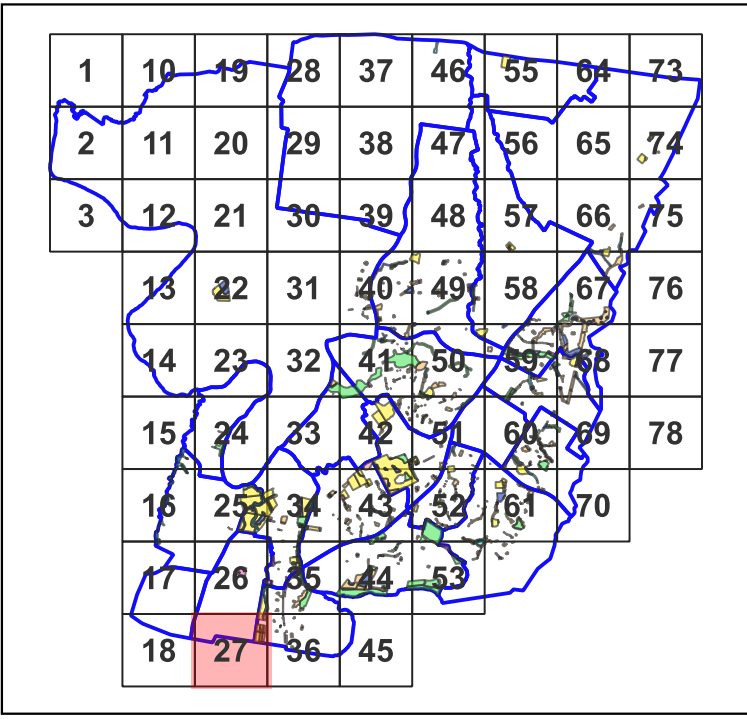

Community Land Categories

- Area of Cultural Significance
- General Community Use
- Natural Area_Bushland
- Natural Area_Watercourse
- Natural Area_Wetland
- Park
- Sportsground

MAP DATE:
14-03-2023

DISCLAIMER: This map indicates the categories applied to the land in accordance with the Local Government Act 1993 and the Crown Land Management Act 2016.