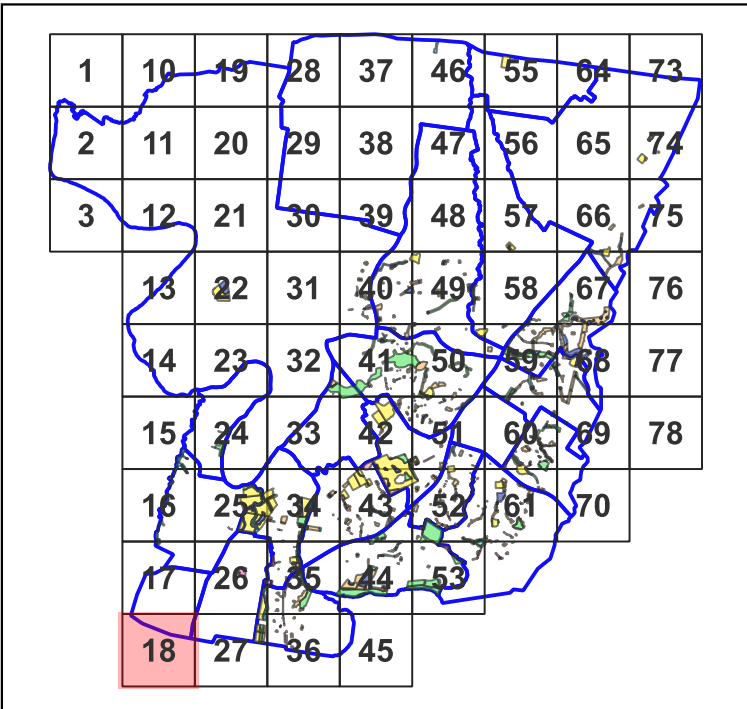

Map Grid Index : 18

Community Land Categories

-  Area of Cultural Significance
-  General Community Use
-  Natural Area_Bushland
-  Natural Area_Watercourse
-  Natural Area_Wetland
-  Park
-  Sportsground

MAP DATE:
14-03-2023

DISCLAIMER: This map indicates the categories applied to the land in accordance with the Local Government Act 1993 and the Crown Land Management Act 2016.

Map Grid Index : 19

1	10	19	28	37	46	55	64	73
2	11	20	29	38	47	56	65	74
3	12	21	30	39	48	57	66	75
	13	22	31	40	49	58	67	76
	14	23	32	41	50	59	68	77
	15	24	33	42	51	60	69	78
	16	25	34	43	52	61	70	
	17	26	35	44	53			
	18	27	36	45				

DISCLAIMER: This map indicates the categories applied to the land in accordance with the Local Government Act 1993 and the Crown Land Management Act 2016.

Map Grid Index : 20

Community Land Categories

- Area of Cultural Significance
- General Community Use
- Natural Area_Bushland
- Natural Area_Watercourse
- Natural Area_Wetland
- Park
- Sportsground

MAP DATE:
14-03-2023

DISCLAIMER: This map indicates the categories applied to the land in accordance with the Local Government Act 1993 and the Crown Land Management Act 2016.

Map Grid Index : 21

Community Land Categories