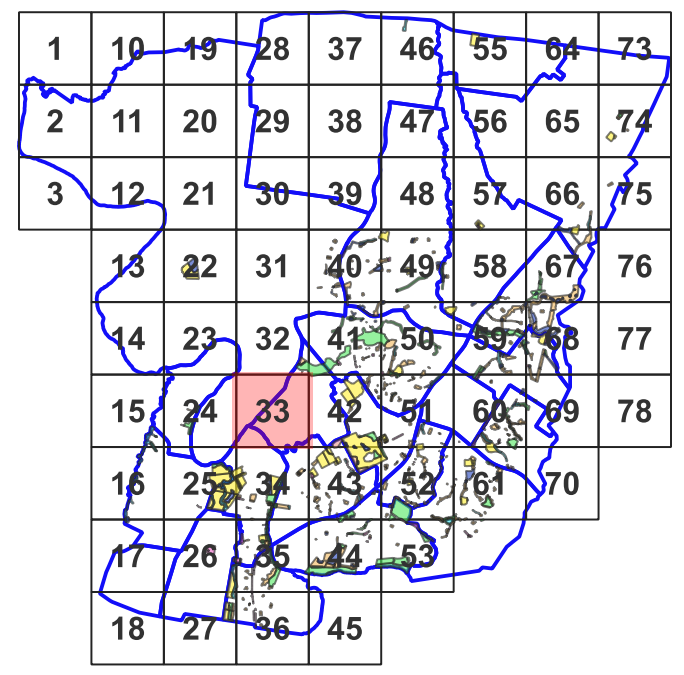

MAP DATE:
14-03-2023

DISCLAIMER: This map indicates the categories applied to the land in accordance with the Local Government Act 1993 and the Crown Land Management Act 2016.

Map Grid Index : 19

1	10	19	28	37	46	55	64	73
2	11	20	29	38	47	56	65	74
3	12	21	30	39	48	57	66	75
	13	22	31	40	49	58	67	76
	14	23	32	41	50	59	68	77
	15	24	33	42	51	60	69	78
	16	25	34	43	52	61	70	
	17	26	35	44	53			
	18	27	36	45				

-  Area of cultural Signi
-  General Community Use
-  Natural Area_Bushland
-  Natural Area_Watercourse
-  Natural Area_Wetland
-  Park
-  Sportsground

MAP DATE:
14-03-2023

DISCLAIMER: This map indicates the categories applied to the land in accordance with the Local Government Act 1993 and the Crown Land Management Act 2016.

Map Grid Index : 32

Community Land Categories

- Area of Cultural Significance
- General Community Use
- Natural Area_Bushland
- Natural Area_Watercourse
- Natural Area_Wetland
- Park
- Sportsground

MAP DATE:
14-03-2023

DISCLAIMER: This map indicates the categories applied to the land in accordance with the Local Government Act 1993 and the Crown Land Management Act 2016.

Map Grid Index : 33

Community Land Categories

- Area of Cultural Significance
- General Community Use
- Natural Area_Bushland
- Natural Area_Watercourse
- Natural Area_Wetland
- Park
- Sportsground