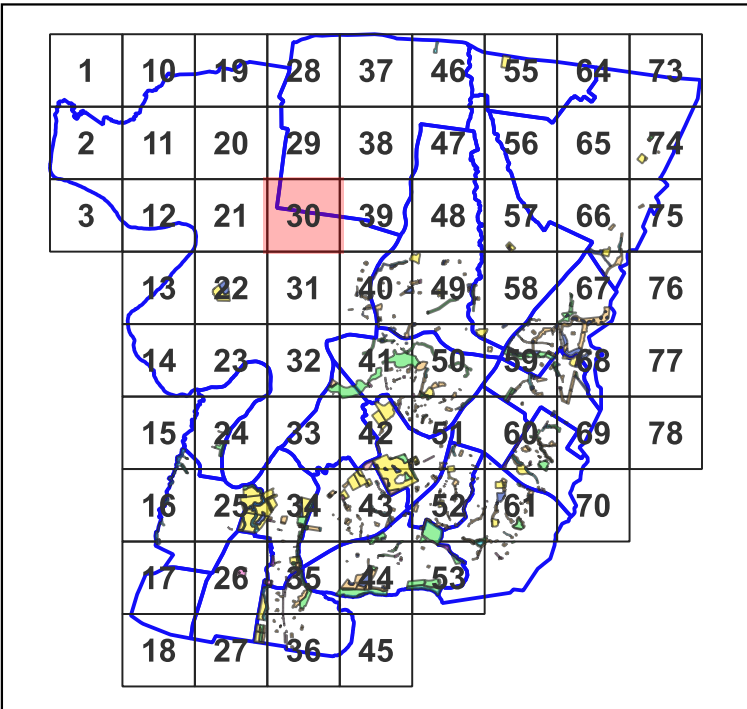

MAP DATE:
14-03-2023

DISCLAIMER: This map indicates the categories applied to the land in accordance with the Local Government Act 1993 and the Crown Land Management Act 2016.

Map Grid Index : 19

1	10	19	28	37	46	55	64	73
2	11	20	29	38	47	56	65	74
3	12	21	30	39	48	57	66	75
	13	22	31	40	49	58	67	76
	14	23	32	41	50	59	68	77
	15	24	33	42	51	60	69	78
	16	25	34	43	52	61	70	
	17	26	35	44	53			
	18	27	36	45				

-  Area of Cultural Significance
-  General Community Use
-  Natural Area_Bushland
-  Natural Area_Watercourse
-  Natural Area_Wetland
-  Park
-  Sportsground

MAP DATE:
14-03-2023

DISCLAIMER: This map indicates the categories applied to the land in accordance with the Local Government Act 1993 and the Crown Land Management Act 2016.

Map Grid Index : 29

Community Land Categories

-  Area of cultural Signi
-  General Community Use
-  Natural Area_Bushland
-  Natural Area_Watercourse
-  Natural Area_Wetland
-  Park
-  Sportsground

MAP DATE:
14-03-2023

DISCLAIMER: This map indicates the categories applied to the land in accordance with the Local Government Act 1993 and the Crown Land Management Act 2016.

Map Grid Index : 30

Community Land Categories

-  Area of Cultural Significance
-  General Community Use
-  Natural Area_Bushland
-  Natural Area_Watercourse
-  Natural Area_Wetland
-  Park
-  Sportsground