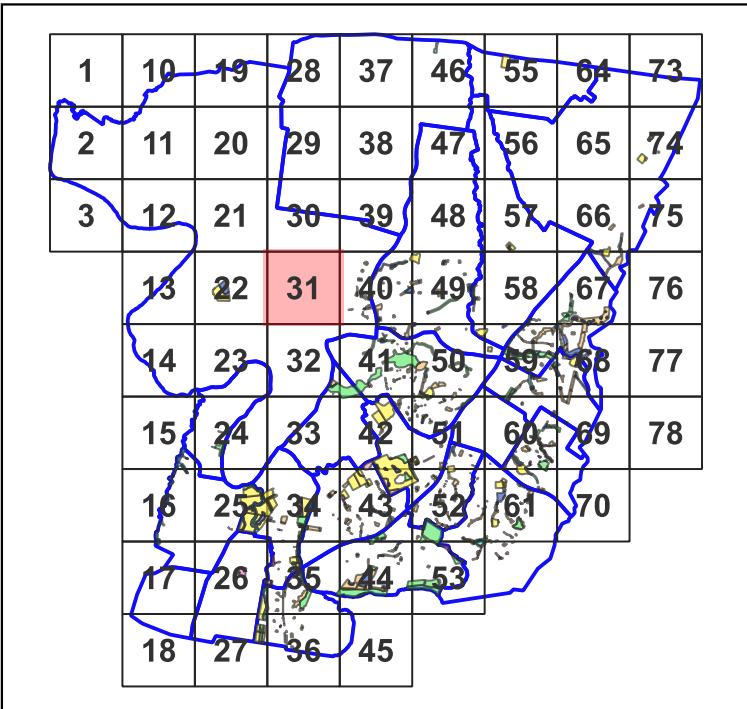

MAP DATE:
14-03-2023

DISCLAIMER: This map indicates the categories applied to the land in accordance with the Local Government Act 1993 and the Crown Land Management Act 2016.

Map Grid Index : 19

1	10	19	28	37	46	55	64	73
2	11	20	29	38	47	56	65	74
3	12	21	30	39	48	57	66	75
	13	22	31	40	49	58	67	76
	14	23	32	41	50	59	68	77
	15	24	33	42	51	60	69	78
	16	25	34	43	52	61	70	
	17	26	35	44	53			
	18	27	36	45				

Map Grid Index : 29

Community Land Categories

-  Area of cultural Signi
-  General Community Use
-  Natural Area_Bushland
-  Natural Area_Watercourse
-  Natural Area_Wetland
-  Park
-  Sportsground

MAP DATE:
14-03-2023

DISCLAIMER: This map indicates the categories applied to the land in accordance with the Local Government Act 1993 and the Crown Land Management Act 2016.

Map Grid Index : 30

Community Land Categories

-  Area of Cultural Significance
-  General Community Use
-  Natural Area_Bushland
-  Natural Area_Watercourse
-  Natural Area_Wetland
-  Park
-  Sportsground

MAP DATE:
14-03-2023

DISCLAIMER: This map indicates the categories applied to the land in accordance with the Local Government Act 1993 and the Crown Land Management Act 2016.

Map Grid Index : 31

Community Land Categories