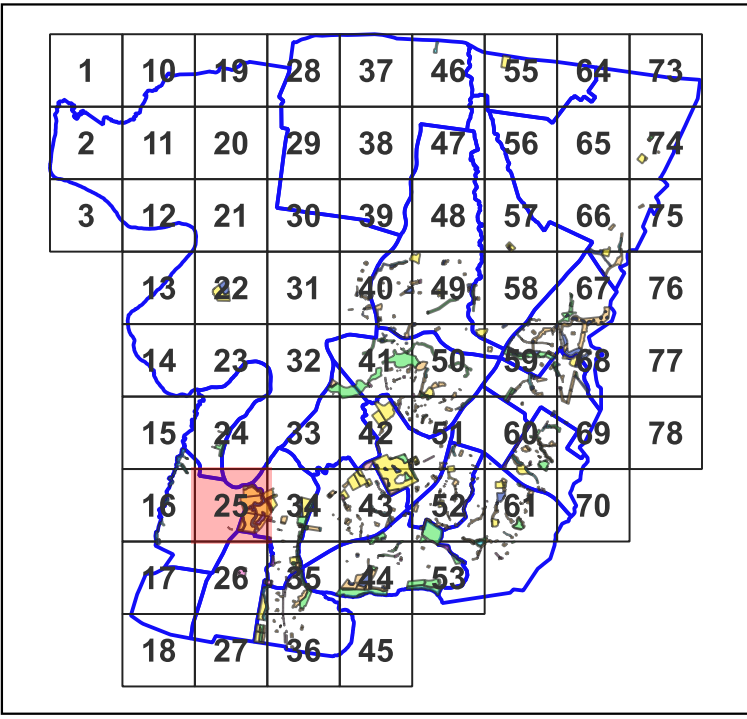

MAP DATE:
14-03-2023

DISCLAIMER: This map indicates the categories applied to the land in accordance with the Local Government Act 1993 and the Crown Land Management Act 2016.

Map Grid Index : 19

1	10	19	28	37	46	55	64	73
2	11	20	29	38	47	56	65	74
3	12	21	30	39	48	57	66	75
	13	22	31	40	49	58	67	76
	14	23	32	41	50	59	68	77
	15	24	33	42	51	60	69	78
	16	25	34	43	52	61	70	
	17	26	35	44	53			
	18	27	36	45				

Map Grid Index : 24

Community Land Categories

- Area of Cultural Significance
- General Community Use
- Natural Area_Bushland
- Natural Area_Watercourse
- Natural Area_Wetland
- Park
- Sportsground

MAP DATE:
14-03-2023

DISCLAIMER: This map indicates the categories applied to the land in accordance with the Local Government Act 1993 and the Crown Land Management Act 2016.

Map Grid Index : 25

Community Land Categories

- Area of Cultural Significance
- General Community Use
- Natural Area_Bushland
- Natural Area_Watercourse
- Natural Area_Wetland
- Park
- Sportsground

MAP DATE:
14-03-2023

DISCLAIMER: This map indicates the categories applied to the land in accordance with the Local Government Act 1993 and the Crown Land Management Act 2016.

Map Grid Index : 26

Community Land Categories