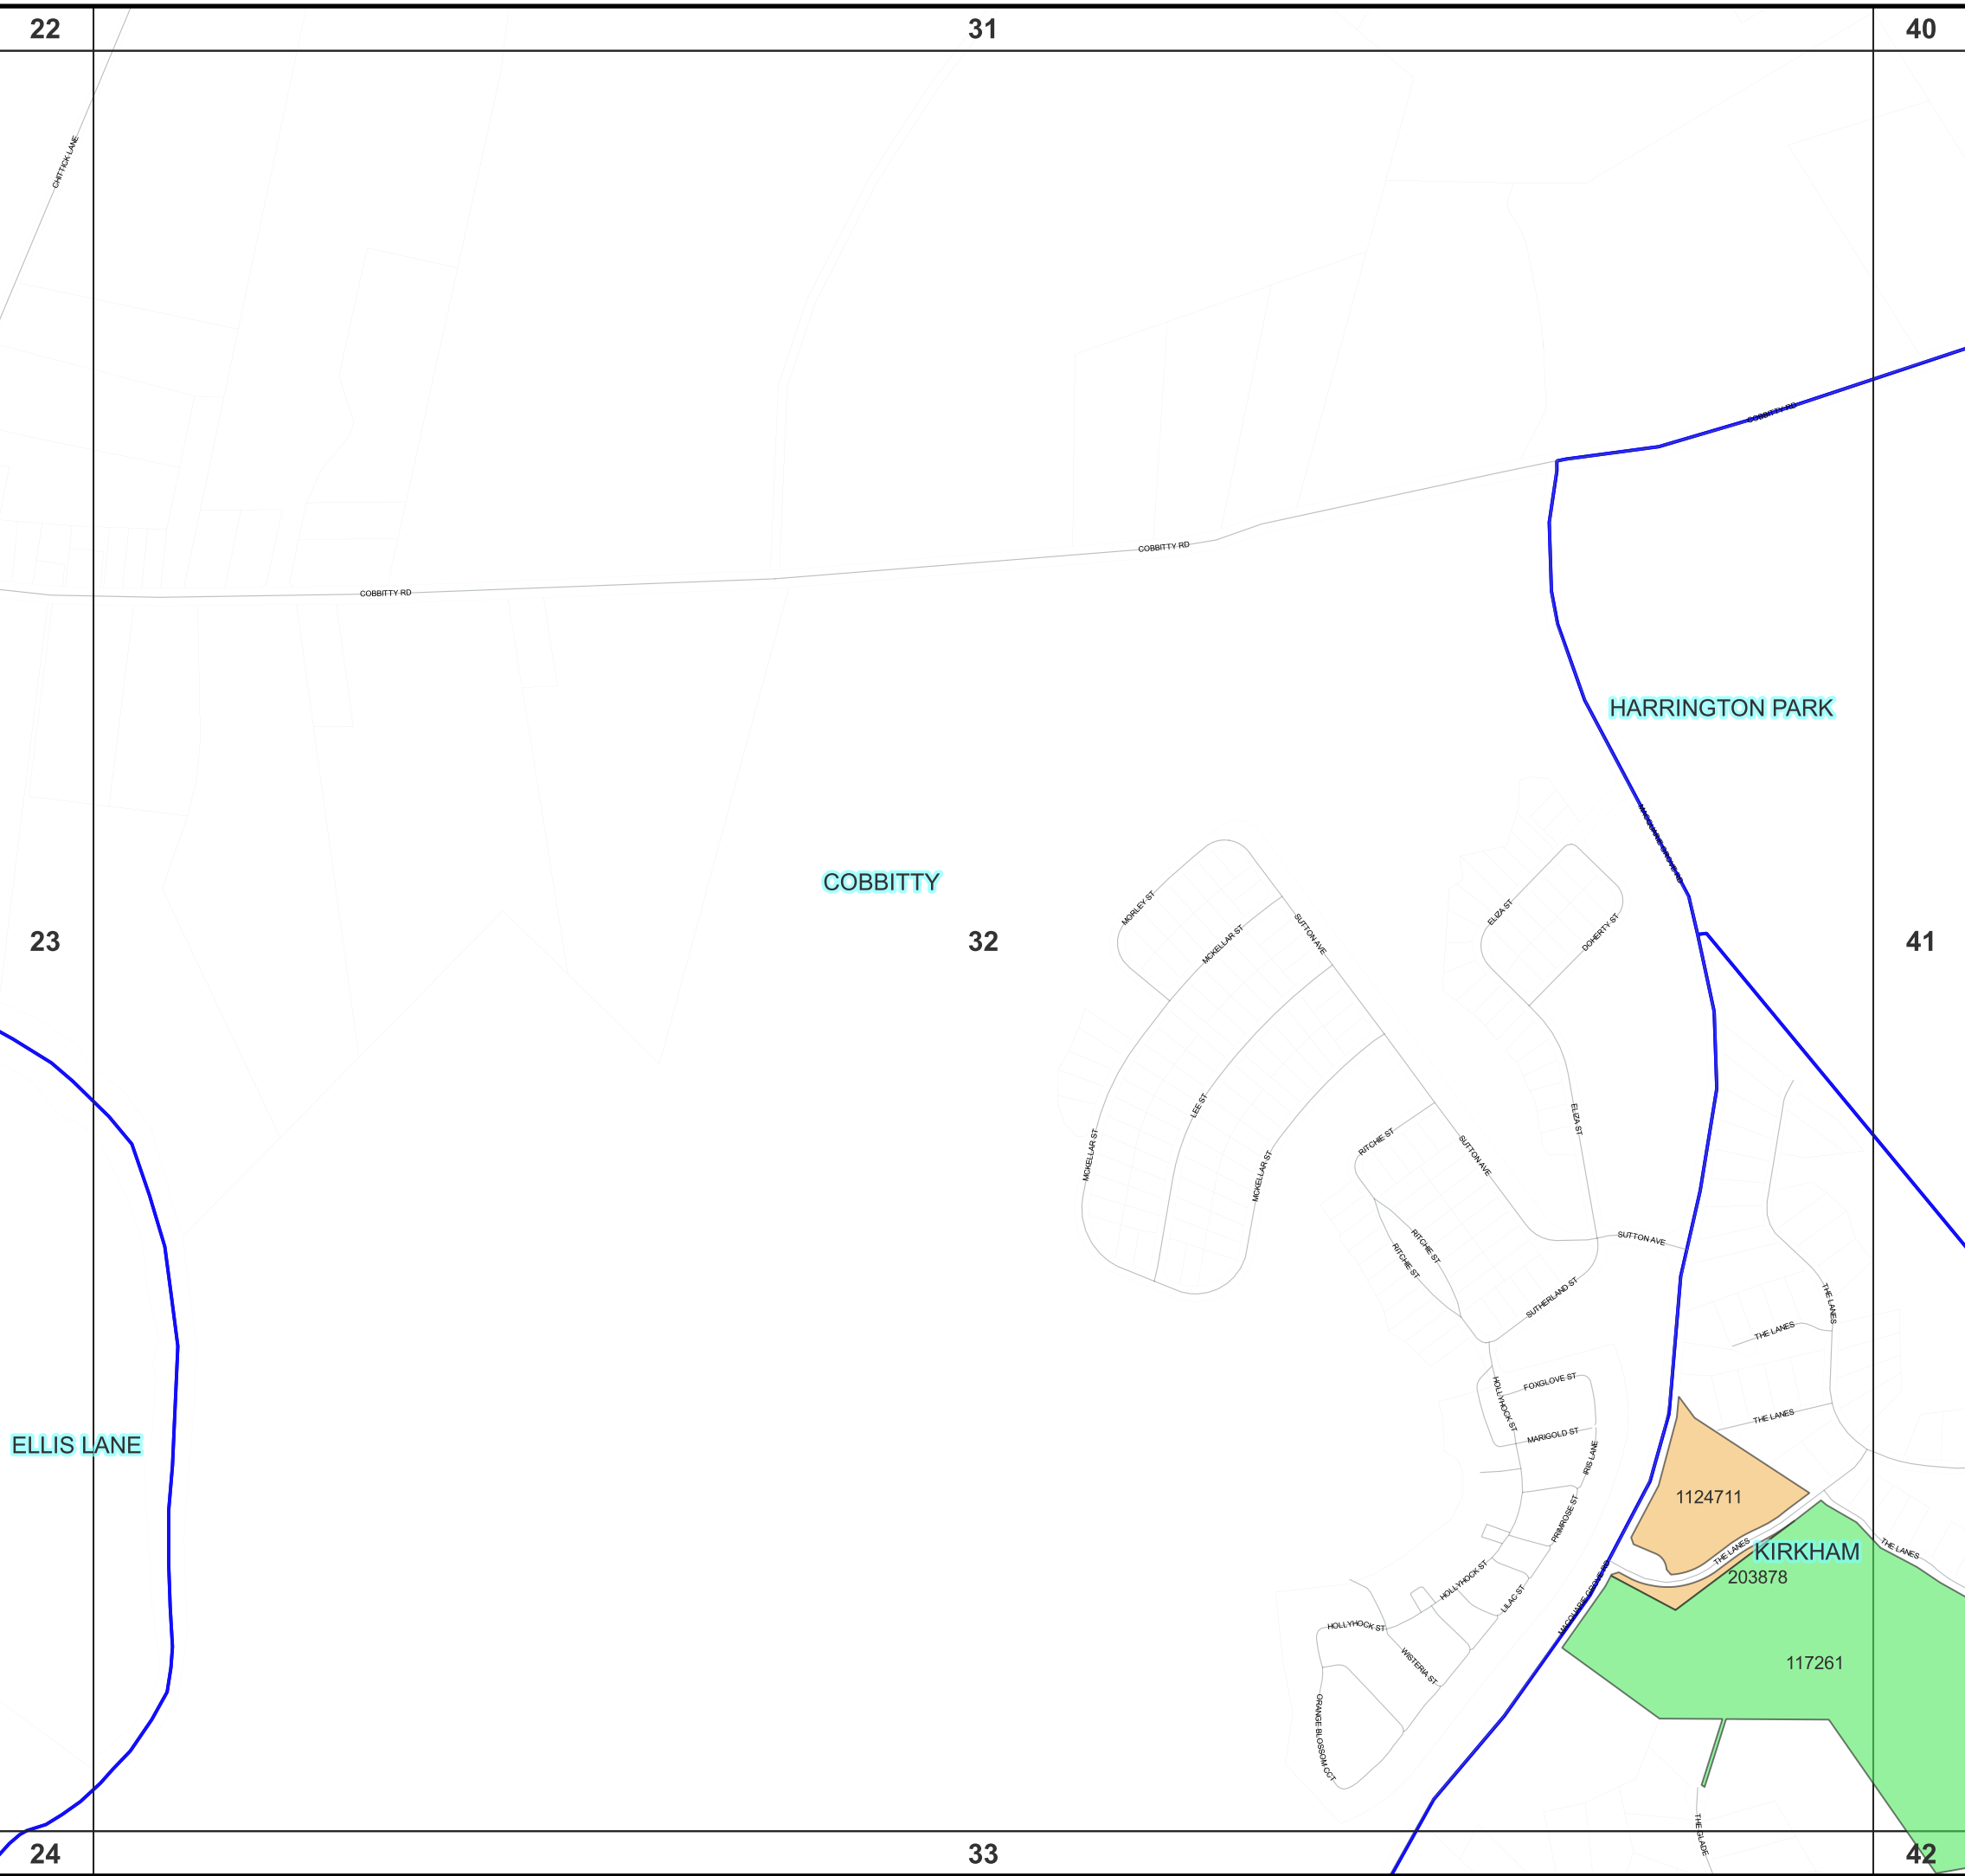

Map Grid Index : 32