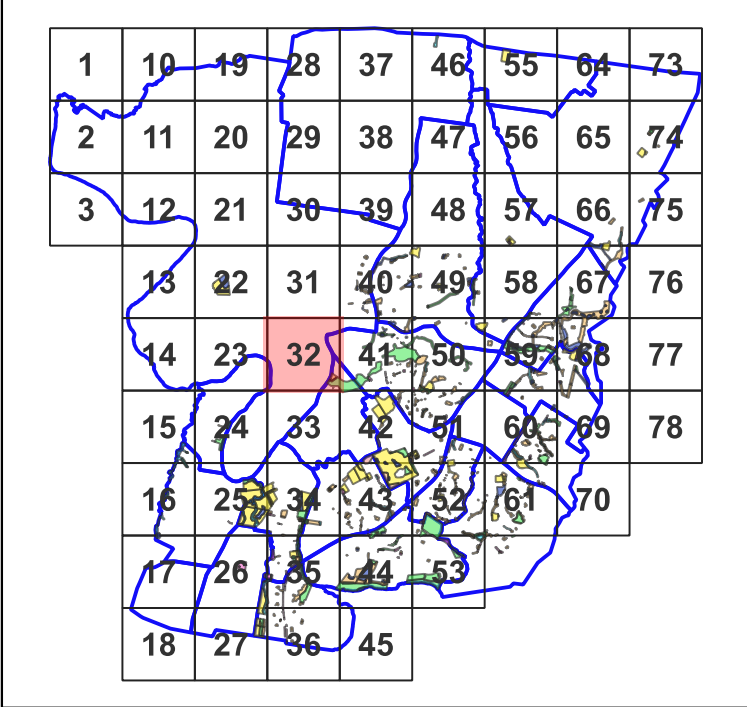

MAP DATE:
14-03-2023

DISCLAIMER: This map indicates the categories applied to the land in accordance with the Local Government Act 1993 and the Crown Land Management Act 2016.

Map Grid Index : 19

1	10	19	28	37	46	55	64	73
2	11	20	29	38	47	56	65	74
3	12	21	30	39	48	57	66	75
	13	22	31	40	49	58	67	76
	14	23	32	41	50	59	68	77
	15	24	33	42	51	60	69	78
	16	25	34	43	52	61	70	
	17	26	35	44	53			
	18	27	36	45				

MAP DATE:
14-03-2023

DISCLAIMER: This map indicates the categories applied to the land in accordance with the Local Government Act 1993 and the Crown Land Management Act 2016.

Map Grid Index : 31

Community Land Categories

-  Area of cultural Signi
-  General Community Use
-  Natural Area_Bushland
-  Natural Area_Watercourse
-  Natural Area_Wetland
-  Park
-  Sportsground

MAP DATE:
14-03-2023

DISCLAIMER: This map indicates the categories applied to the land in accordance with the Local Government Act 1993 and the Crown Land Management Act 2016.

Map Grid Index : 32

Community Land Categories

- Area of Cultural Significance
- General Community Use
- Natural Area_Bushland
- Natural Area_Watercourse
- Natural Area_Wetland
- Park
- Sportsground

MAP DATE:
14-03-2023