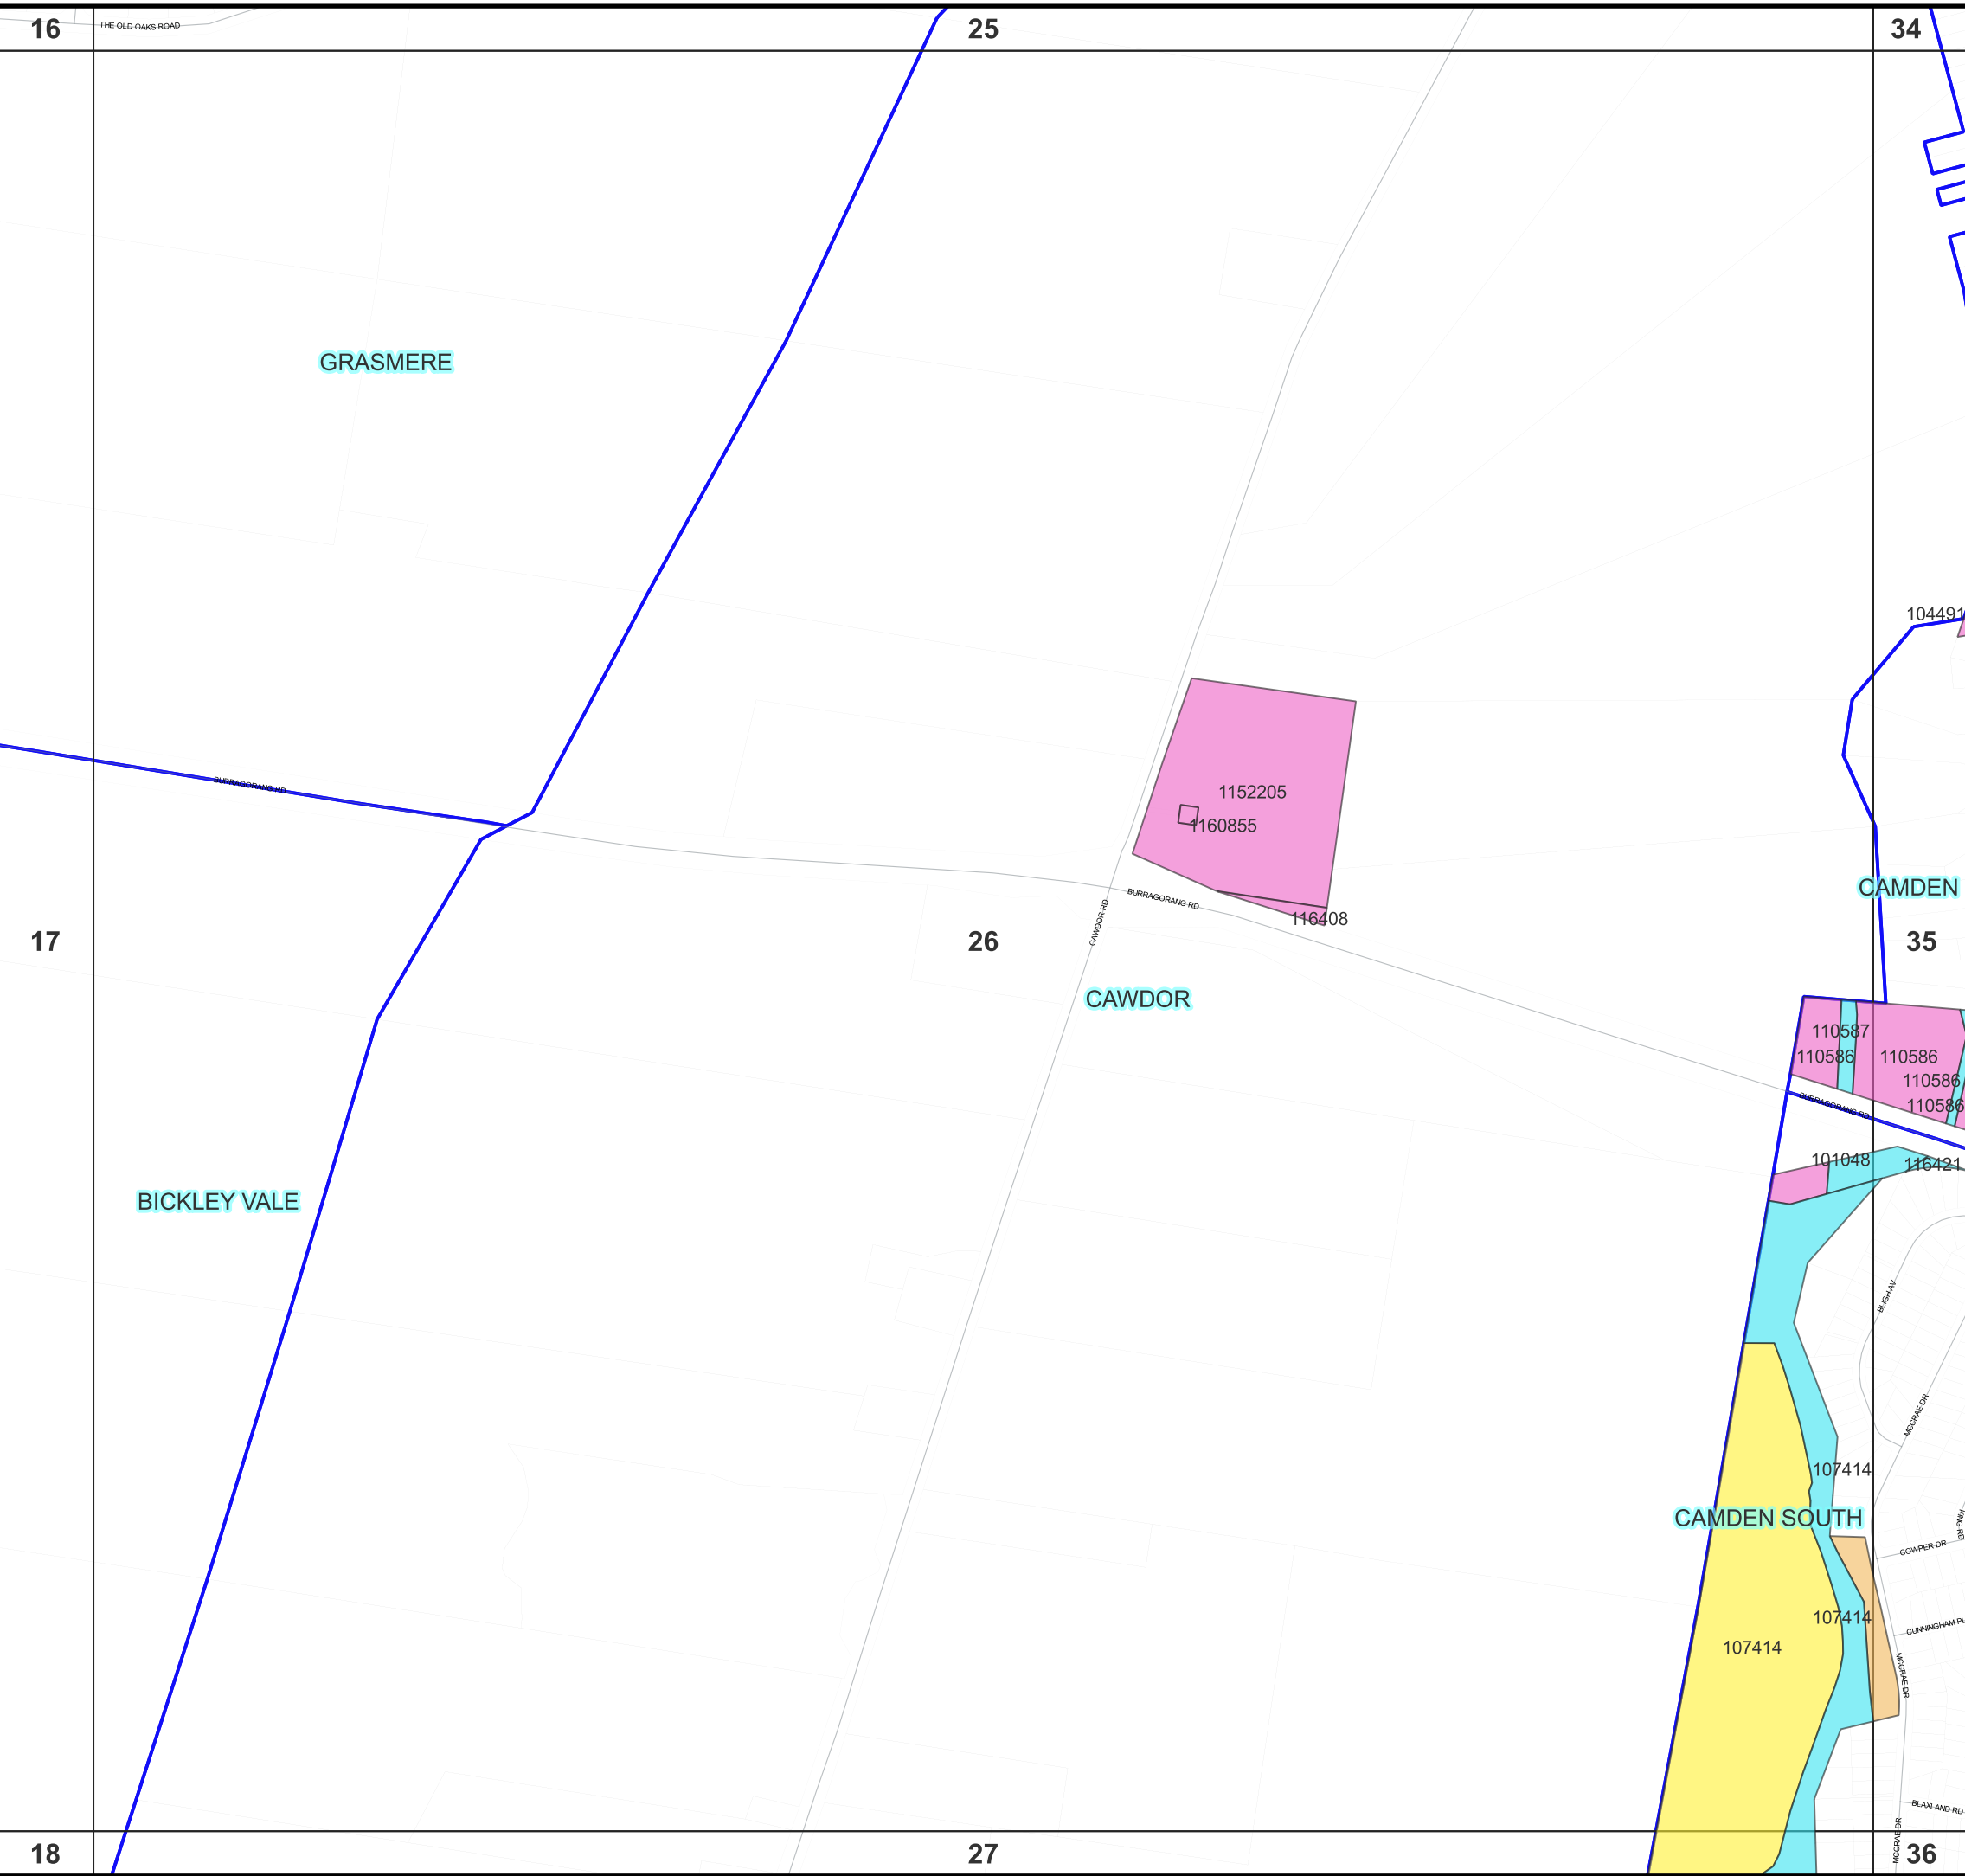

MAP DATE:
14-03-2023

DISCLAIMER: This map indicates the categories applied to the land in accordance with the Local Government Act 1993 and the Crown Land Management Act 2016.

Map Grid Index : 26

Community Land Categories