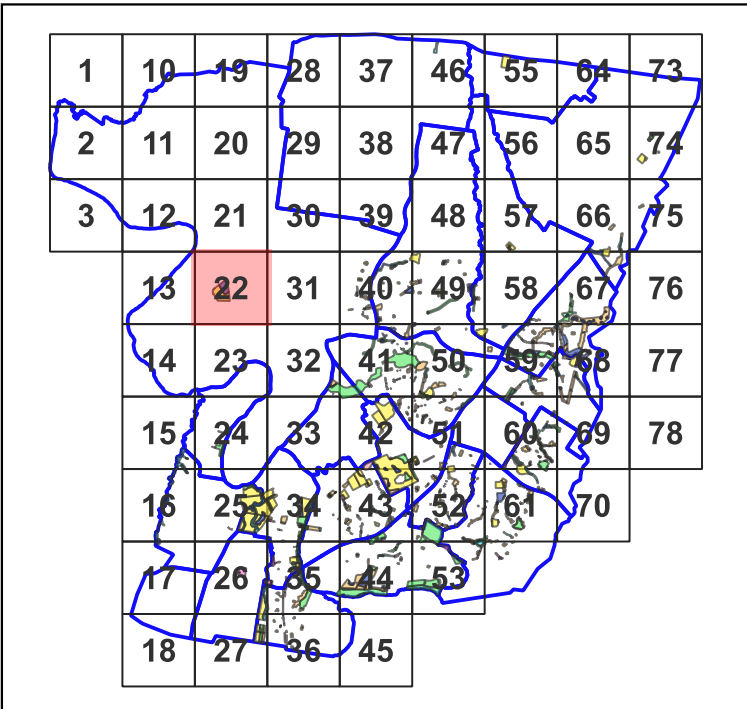

Community Land Categories

- Area of Cultural Significance
- General Community Use
- Natural Area_Bushland
- Natural Area_Watercourse
- Natural Area_Wetland
- Park
- Sportsground

MAP DATE:
14-03-2023

DISCLAIMER: This map indicates the categories applied to the land in accordance with the Local Government Act 1993 and the Crown Land Management Act 2016.