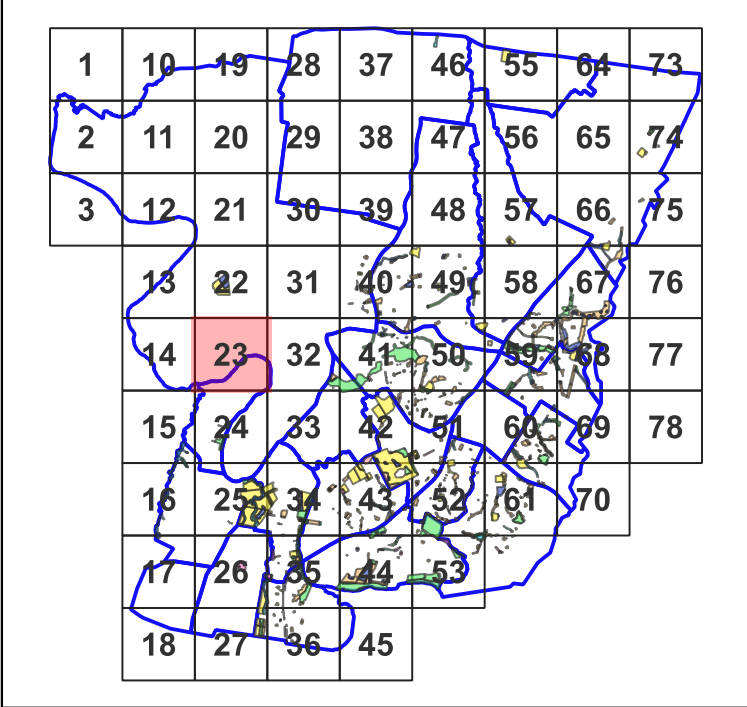

MAP DATE:
14-03-2023

DISCLAIMER: This map indicates the categories applied to the land in accordance with the Local Government Act 1993 and the Crown Land Management Act 2016.

Map Grid Index : 19

1	10	19	28	37	46	55	64	73
2	11	20	29	38	47	56	65	74
3	12	21	30	39	48	57	66	75
	13	22	31	40	49	58	67	76
	14	23	32	41	50	59	68	77
	15	24	33	42	51	60	69	78
	16	25	34	43	52	61	70	
	17	26	35	44	53			
	18	27	36	45				

MAP DATE:
14-03-2023

DISCLAIMER: This map indicates the categories applied to the land in accordance with the Local Government Act 1993 and the Crown Land Management Act 2016.

Map Grid Index : 21

Community Land Categories

Map Grid Index : 22

Community Land Categories

-  Area of Cultural Significance
-  General Community Use
-  Natural Area_Bushland
-  Natural Area_Watercourse
-  Natural Area_Wetland
-  Park
-  Sportsground

MAP DATE:
14-03-2023

DISCLAIMER: This map indicates the categories applied to the land in accordance with the Local Government Act 1993 and the Crown Land Management Act 2016.

Map Grid Index : 23

Community Land Categories