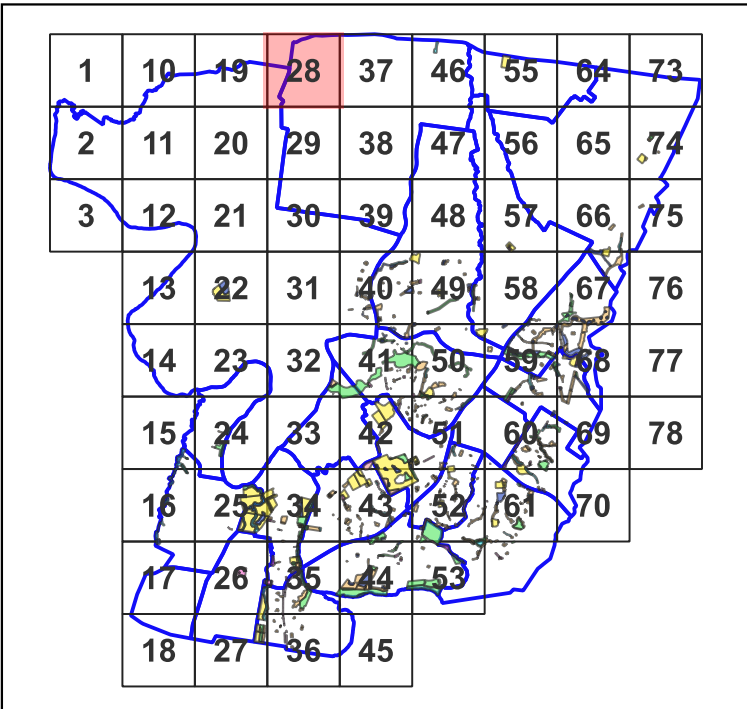

MAP DATE:
14-03-2023

DISCLAIMER: This map indicates the categories applied to the land in accordance with the Local Government Act 1993 and the Crown Land Management Act 2016.

Map Grid Index : 19

1	10	19	28	37	46	55	64	73
2	11	20	29	38	47	56	65	74
3	12	21	30	39	48	57	66	75
	13	22	31	40	49	58	67	76
	14	23	32	41	50	59	68	77
	15	24	33	42	51	60	69	78
	16	25	34	43	52	61	70	
	17	26	35	44	53			
	18	27	36	45				

-  Area of Cultural Significance
-  General Community Use
-  Natural Area_Bushland
-  Natural Area_Watercourse
-  Natural Area_Wetland
-  Park
-  Sportsground

MAP DATE:
14-03-2023

DISCLAIMER: This map indicates the categories applied to the land in accordance with the Local Government Act 1993 and the Crown Land Management Act 2016.

Map Grid Index : 27

Community Land Categories

-  Area of Cultural Significance
-  General Community Use
-  Natural Area_Bushland
-  Natural Area_Watercourse
-  Natural Area_Wetland
-  Park
-  Sportsground

MAP DATE:
14-03-2023

DISCLAIMER: This map indicates the categories applied to the land in accordance with the Local Government Act 1993 and the Crown Land Management Act 2016.

Map Grid Index : 28

Community Land Categories