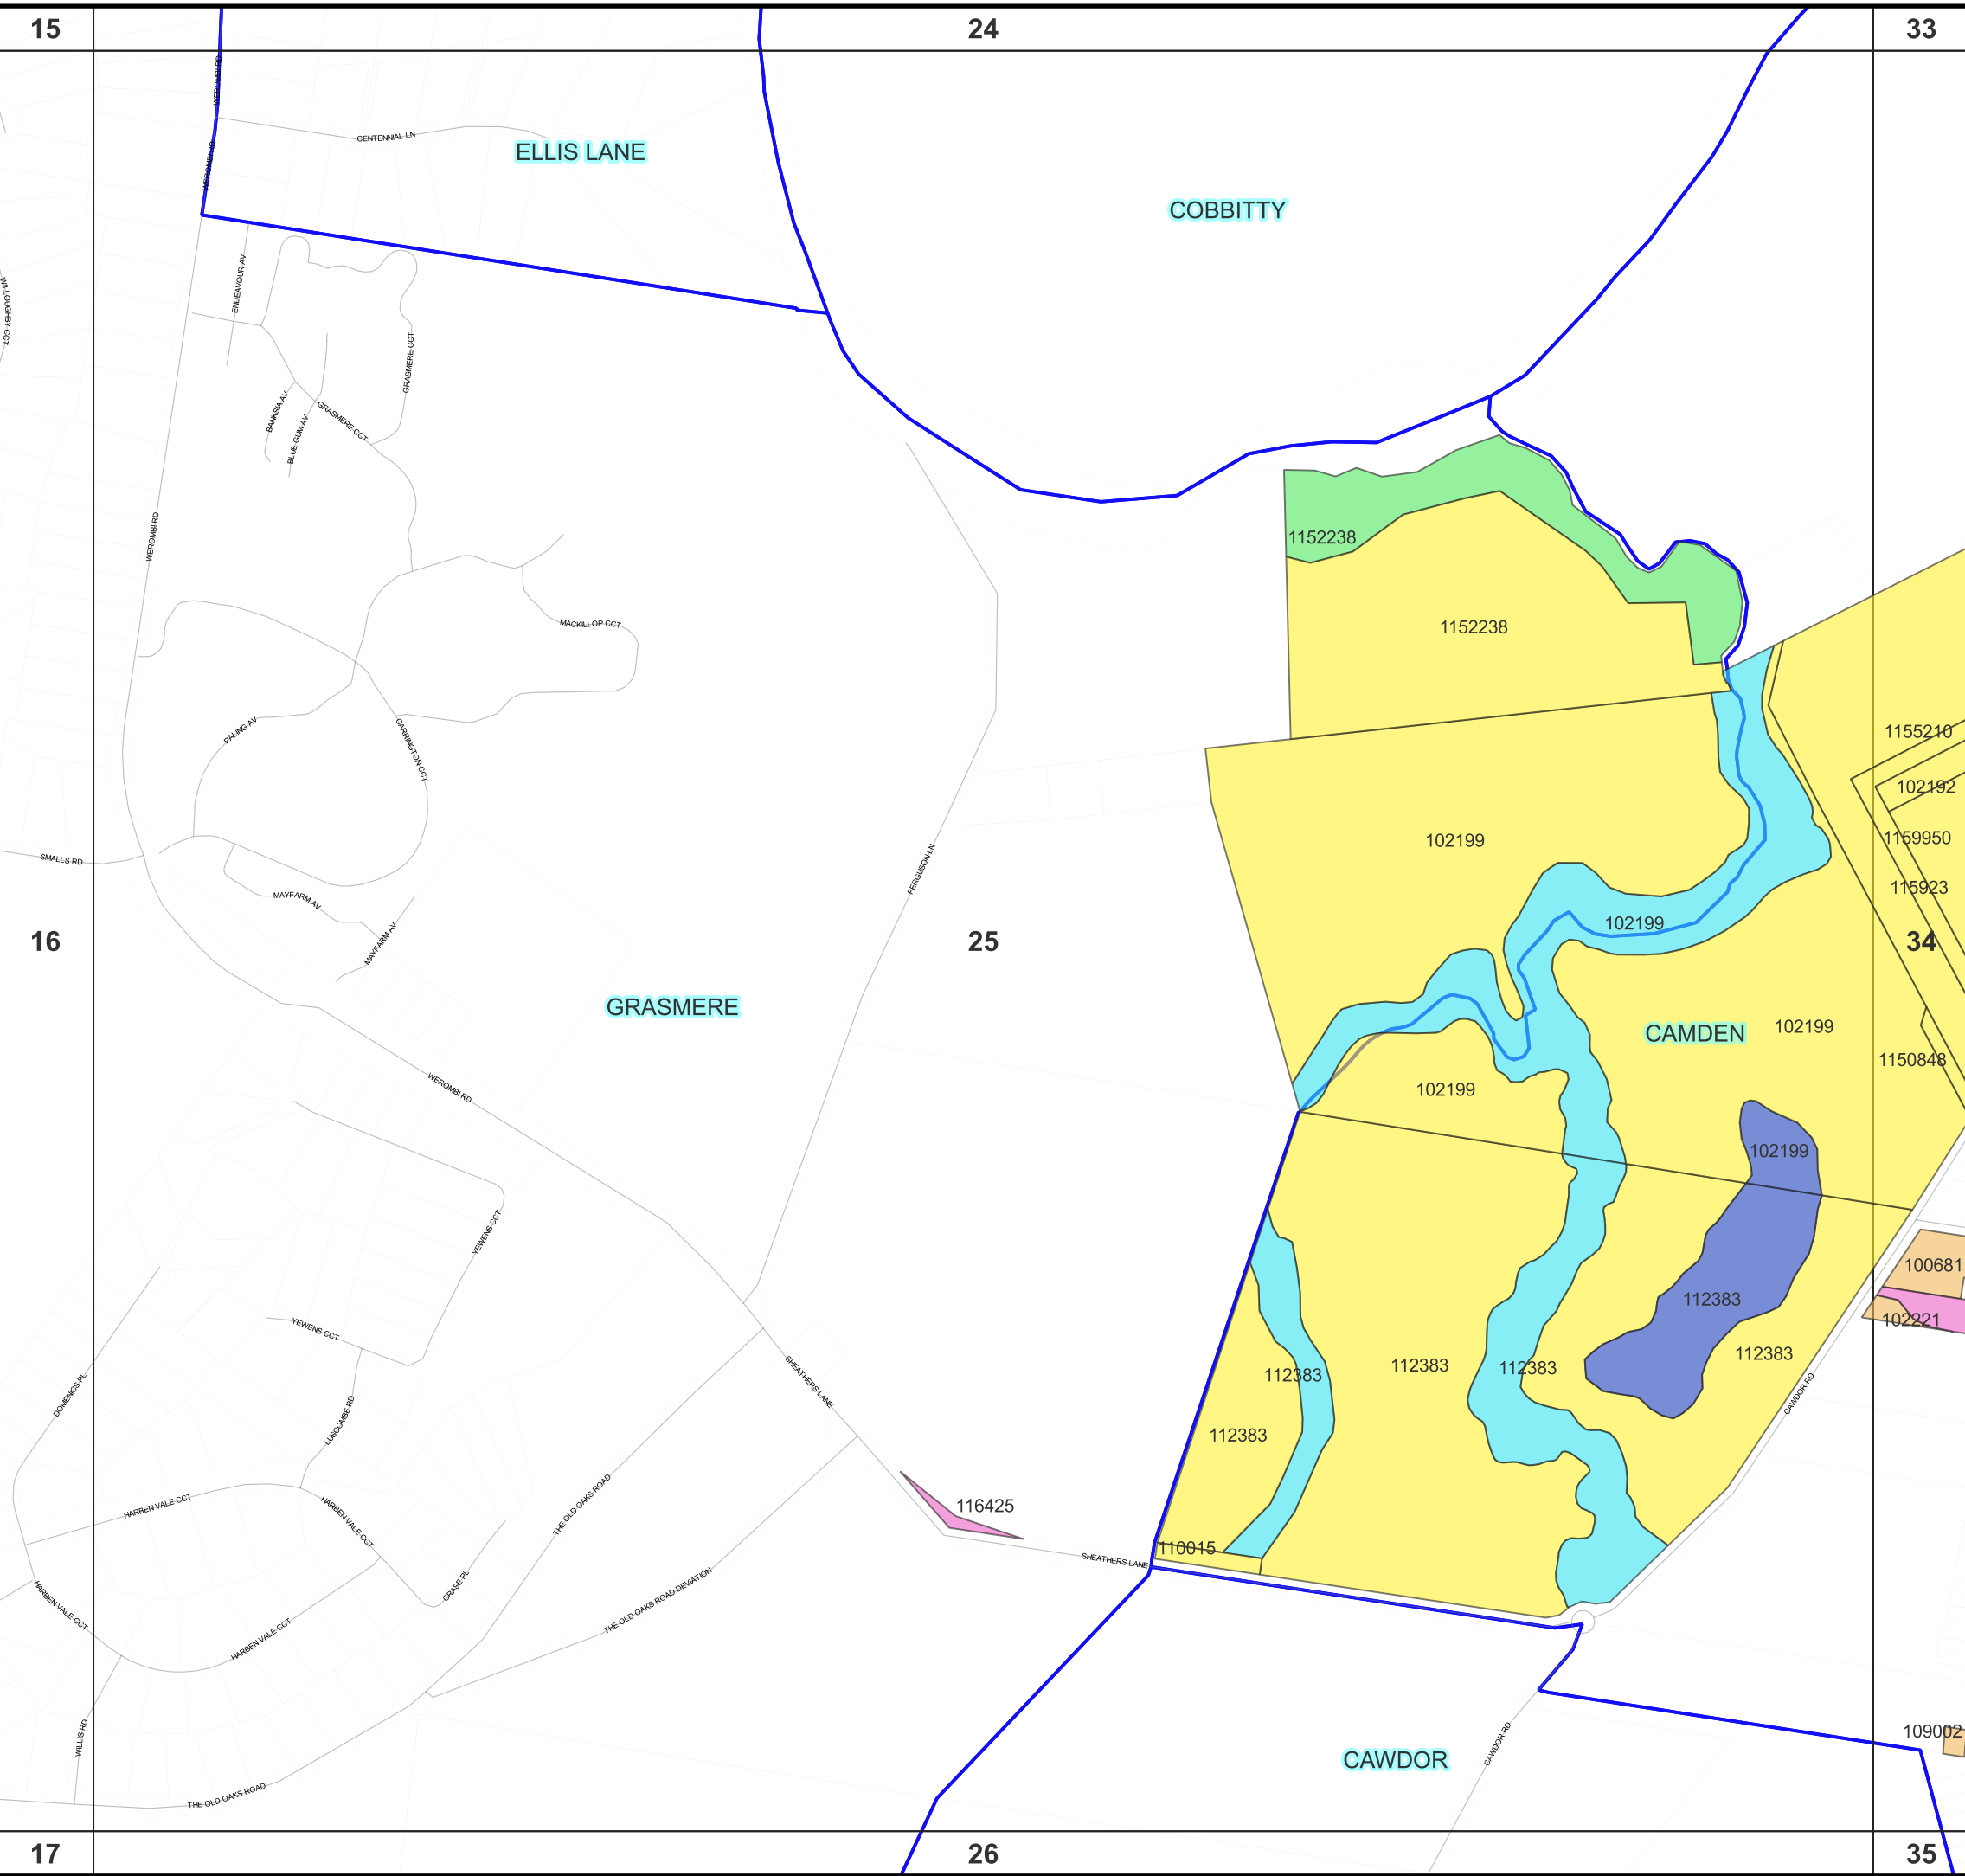

Map Grid Index : 25