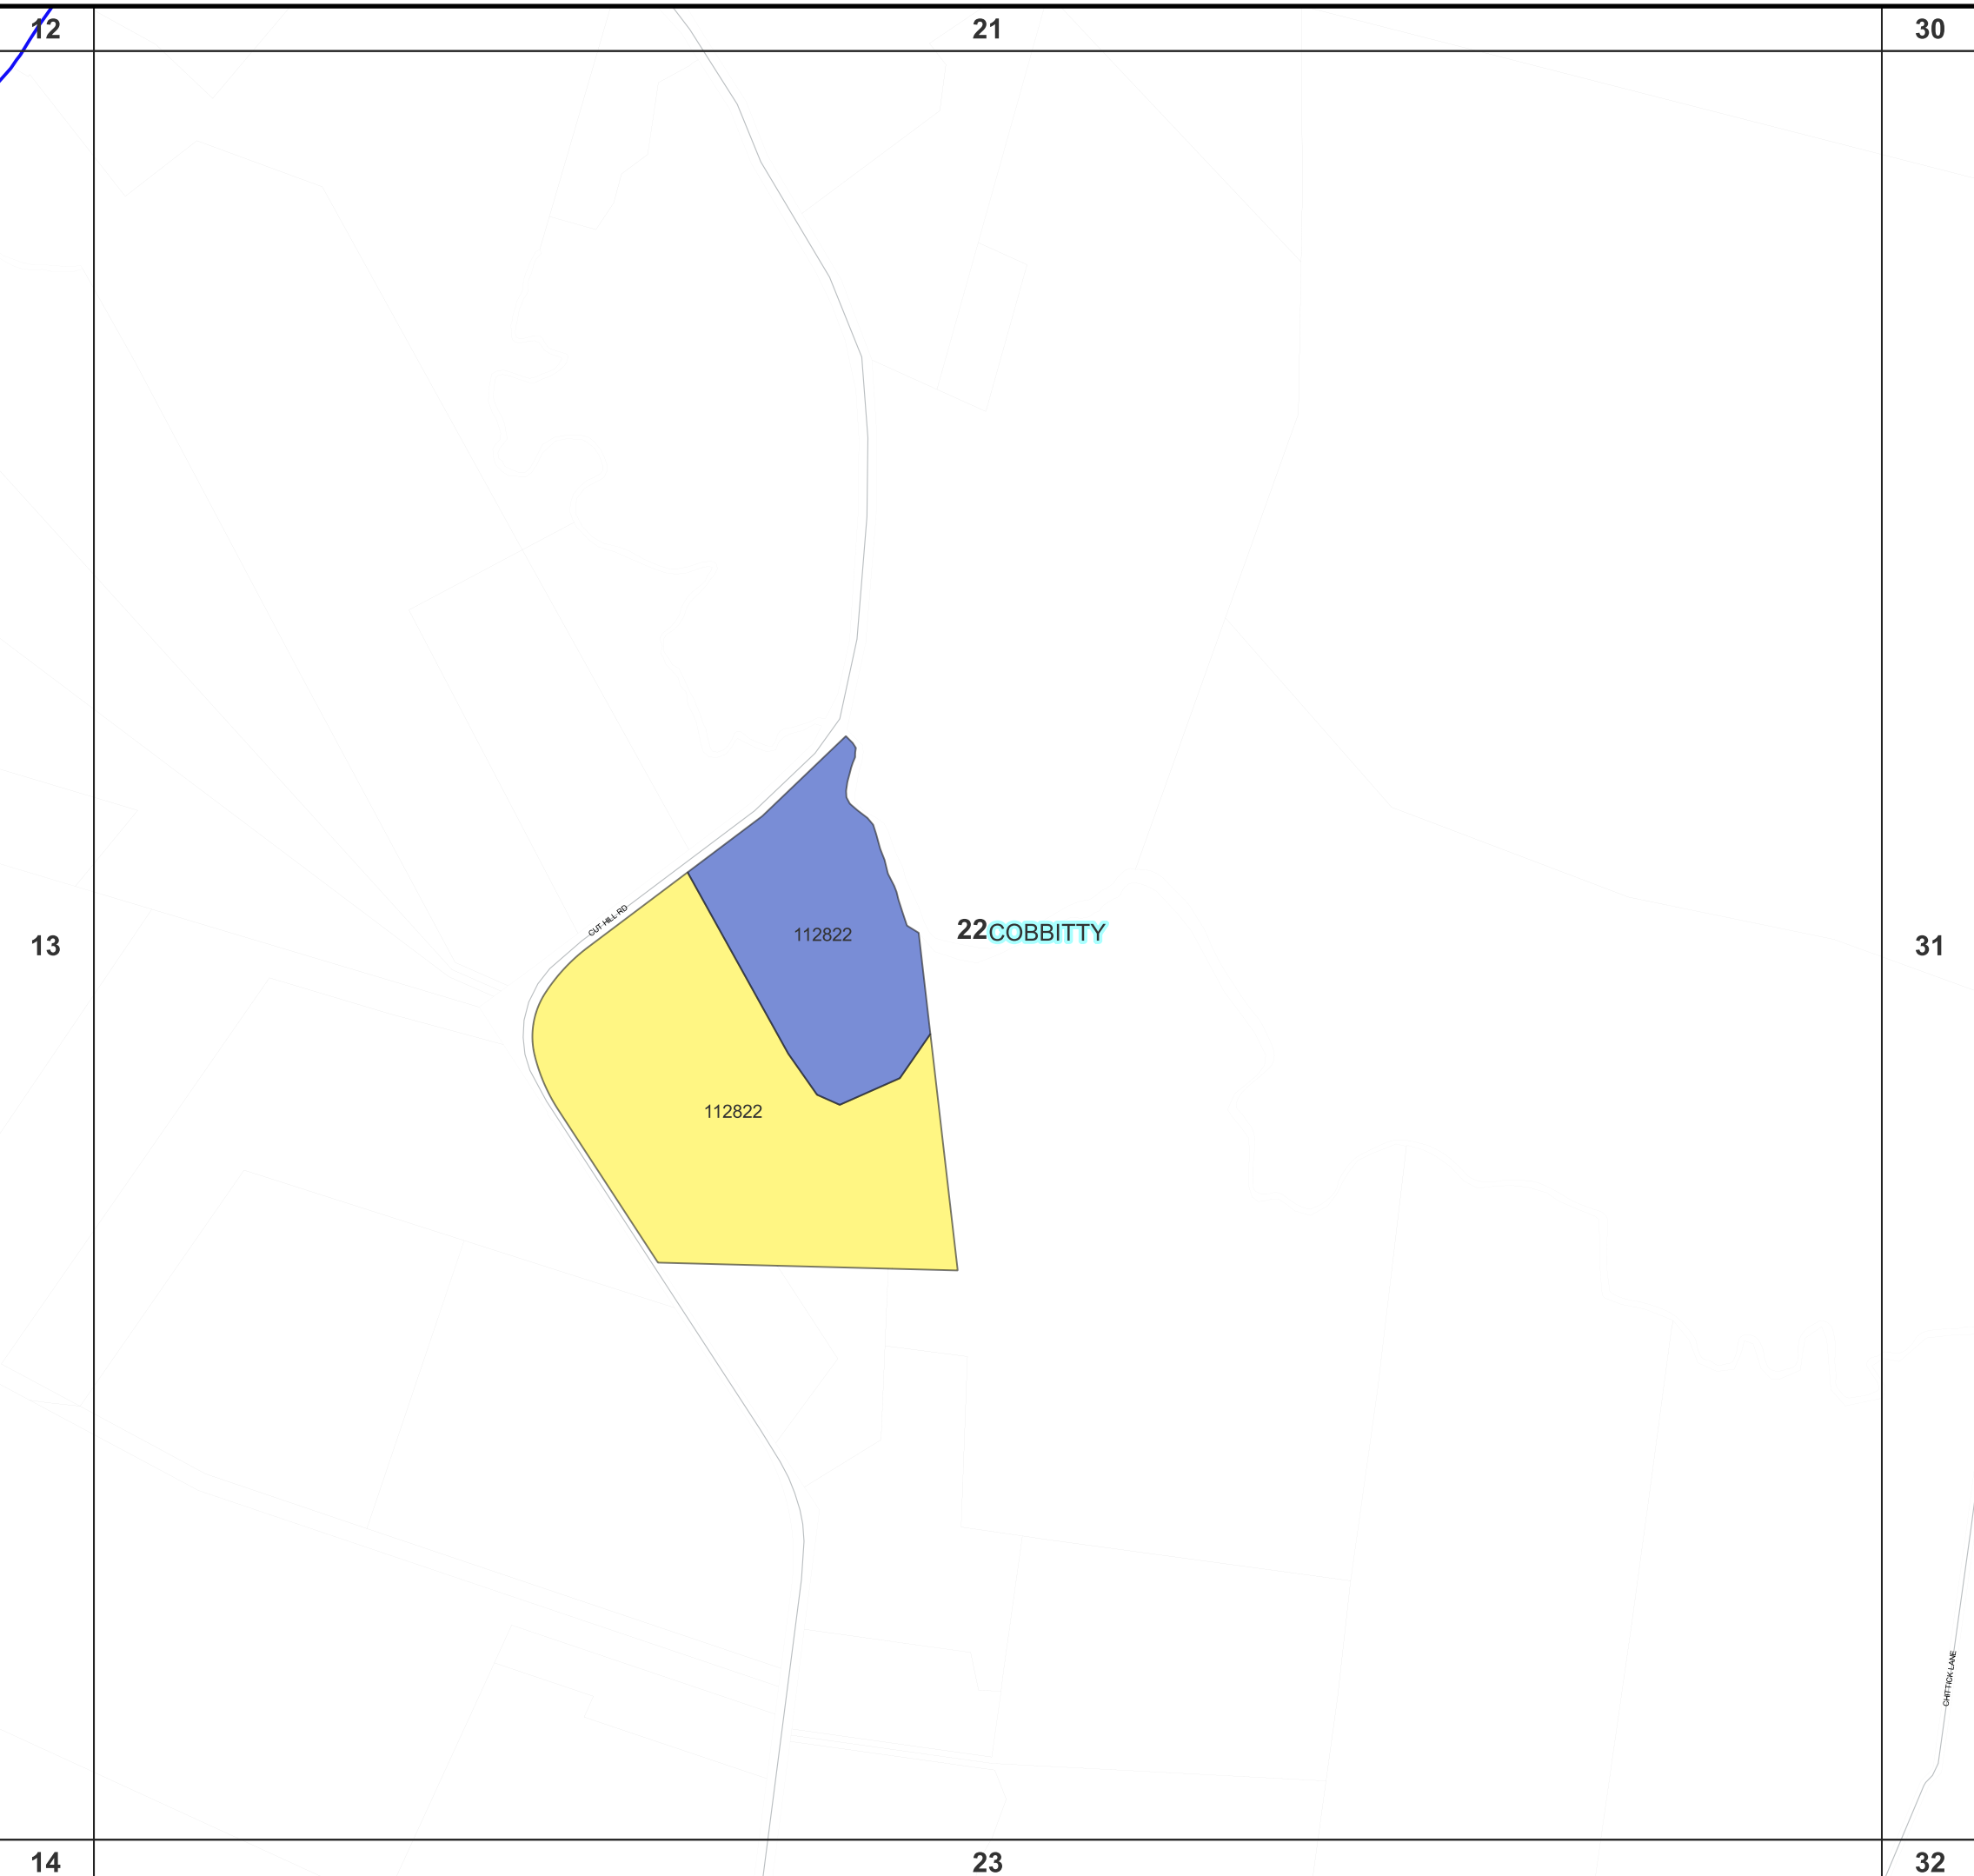

Map Grid Index : 22