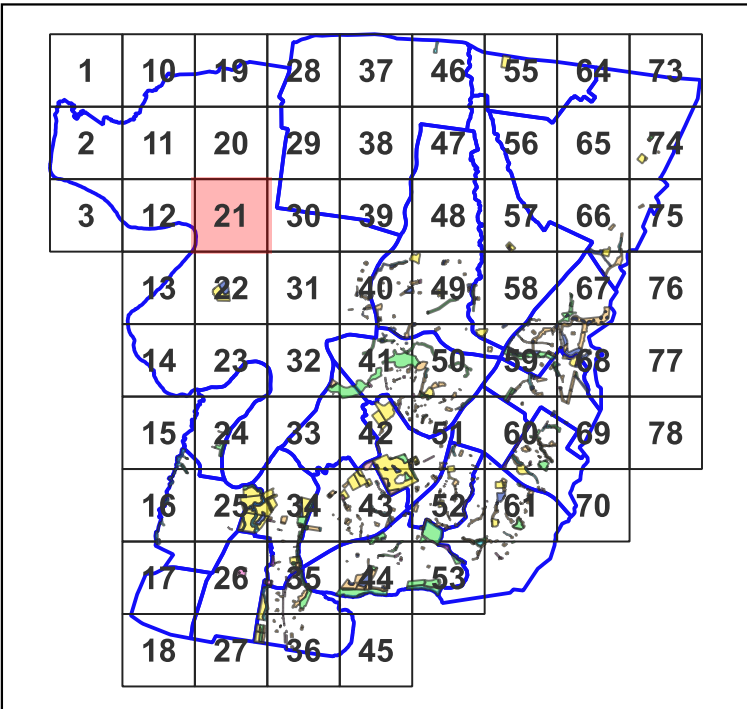

MAP DATE:
14-03-2023

DISCLAIMER: This map indicates the categories applied to the land in accordance with the Local Government Act 1993 and the Crown Land Management Act 2016.

Map Grid Index : 19

1	10	19	28	37	46	55	64	73
2	11	20	29	38	47	56	65	74
3	12	21	30	39	48	57	66	75
	13	22	31	40	49	58	67	76
	14	23	32	41	50	59	68	77
	15	24	33	42	51	60	69	78
	16	25	34	43	52	61	70	
	17	26	35	44	53			
	18	27	36	45				

DISCLAIMER: This map indicates the categories applied to the land in accordance with the Local Government Act 1993 and the Crown Land Management Act 2016.

Map Grid Index : 20

Community Land Categories

- Area of Cultural Significance
- General Community Use
- Natural Area_Bushland
- Natural Area_Watercourse
- Natural Area_Wetland
- Park
- Sportsground

MAP DATE:
14-03-2023

DISCLAIMER: This map indicates the categories applied to the land in accordance with the Local Government Act 1993 and the Crown Land Management Act 2016.

Map Grid Index : 21

Community Land Categories