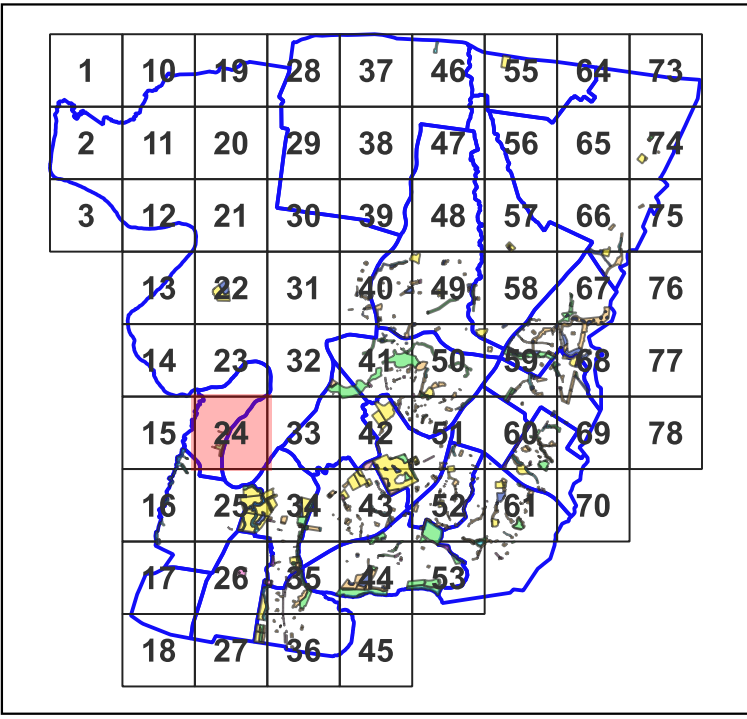

MAP DATE:
14-03-2023

DISCLAIMER: This map indicates the categories applied to the land in accordance with the Local Government Act 1993 and the Crown Land Management Act 2016.

Map Grid Index : 19

1	10	19	28	37	46	55	64	73
2	11	20	29	38	47	56	65	74
3	12	21	30	39	48	57	66	75
	13	22	31	40	49	58	67	76
	14	23	32	41	50	59	68	77
	15	24	33	42	51	60	69	78
	16	25	34	43	52	61	70	
	17	26	35	44	53			
	18	27	36	45				

MAP DATE:
14-03-2023

DISCLAIMER: This map indicates the categories applied to the land in accordance with the Local Government Act 1993 and the Crown Land Management Act 2016.

Map Grid Index : 23

Community Land Categories

- Area of Cultural Significance
- General Community Use
- Natural Area_Bushland
- Natural Area_Watercourse
- Natural Area_Wetland
- Park
- Sportsground

MAP DATE:
14-03-2023

DISCLAIMER: This map indicates the categories applied to the land in accordance with the Local Government Act 1993 and the Crown Land Management Act 2016.

Map Grid Index : 24

Community Land Categories

- Area of Cultural Significance
- General Community Use
- Natural Area_Bushland
- Natural Area_Watercourse
- Natural Area_Wetland
- Park
- Sportsground

MAP DATE:
14-03-2023