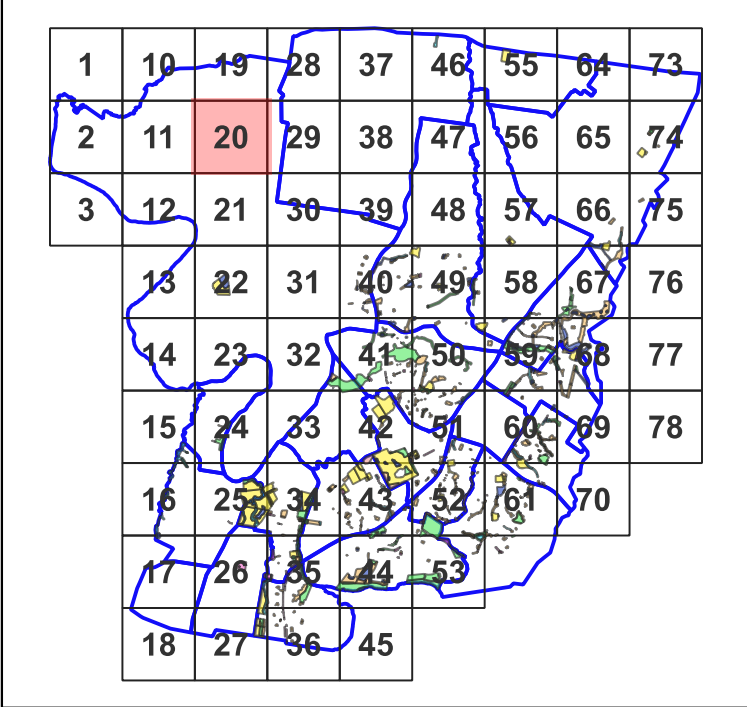

MAP DATE:
14-03-2023

DISCLAIMER: This map indicates the categories applied to the land in accordance with the Local Government Act 1993 and the Crown Land Management Act 2016.

Map Grid Index : 19

1	10	19	28	37	46	55	64	73
2	11	20	29	38	47	56	65	74
3	12	21	30	39	48	57	66	75
	13	22	31	40	49	58	67	76
	14	23	32	41	50	59	68	77
	15	24	33	42	51	60	69	78
	16	25	34	43	52	61	70	
	17	26	35	44	53			
	18	27	36	45				

Community Land Categories

-  Area of Cultural Significance
-  General Community Use
-  Natural Area_Bushland
-  Natural Area_Watercourse
-  Natural Area_Wetland
-  Park
-  Sportsground

MAP DATE:
14-03-2023

DISCLAIMER: This map indicates the categories applied to the land in accordance with the Local Government Act 1993 and the Crown Land Management Act 2016.

Map Grid Index : 20

Community Land Categories

- Area of Cultural Significance
- General Community Use
- Natural Area_Bushland
- Natural Area_Watercourse
- Natural Area_Wetland
- Park
- Sportsground

MAP DATE:
14-03-2023

DISCLAIMER: This map indicates the categories applied to the land in accordance with the Local Government Act 1993 and the Crown Land Management Act 2016.

Map Grid Index : 21

Community Land Categories