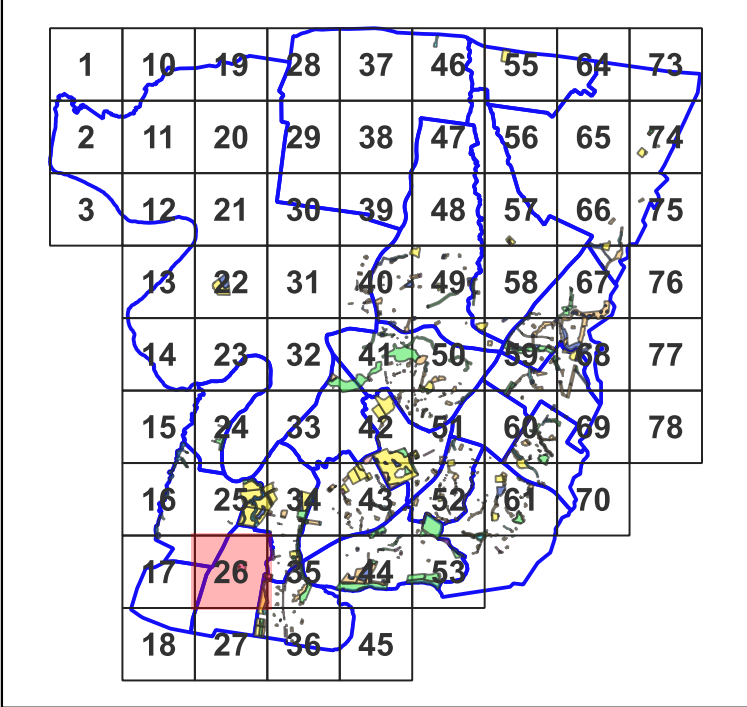

MAP DATE:
14-03-2023

DISCLAIMER: This map indicates the categories applied to the land in accordance with the Local Government Act 1993 and the Crown Land Management Act 2016.

Map Grid Index : 19

1	10	19	28	37	46	55	64	73
2	11	20	29	38	47	56	65	74
3	12	21	30	39	48	57	66	75
	13	22	31	40	49	58	67	76
	14	23	32	41	50	59	68	77
	15	24	33	42	51	60	69	78
	16	25	34	43	52	61	70	
	17	26	35	44	53			
	18	27	36	45				

Map Grid Index : 24

Community Land Categories

- Area of Cultural Significance
- General Community Use
- Natural Area_Bushland
- Natural Area_Watercourse
- Natural Area_Wetland
- Park
- Sportsground

MAP DATE:
14-03-2023

DISCLAIMER: This map indicates the categories applied to the land in accordance with the Local Government Act 1993 and the Crown Land Management Act 2016.

Map Grid Index : 25

Community Land Categories

- Area of Cultural Significance
- General Community Use
- Natural Area_Bushland
- Natural Area_Watercourse
- Natural Area_Wetland
- Park
- Sportsground

MAP DATE:
14-03-2023

DISCLAIMER: This map indicates the categories applied to the land in accordance with the Local Government Act 1993 and the Crown Land Management Act 2016.

Map Grid Index : 26

Community Land Categories