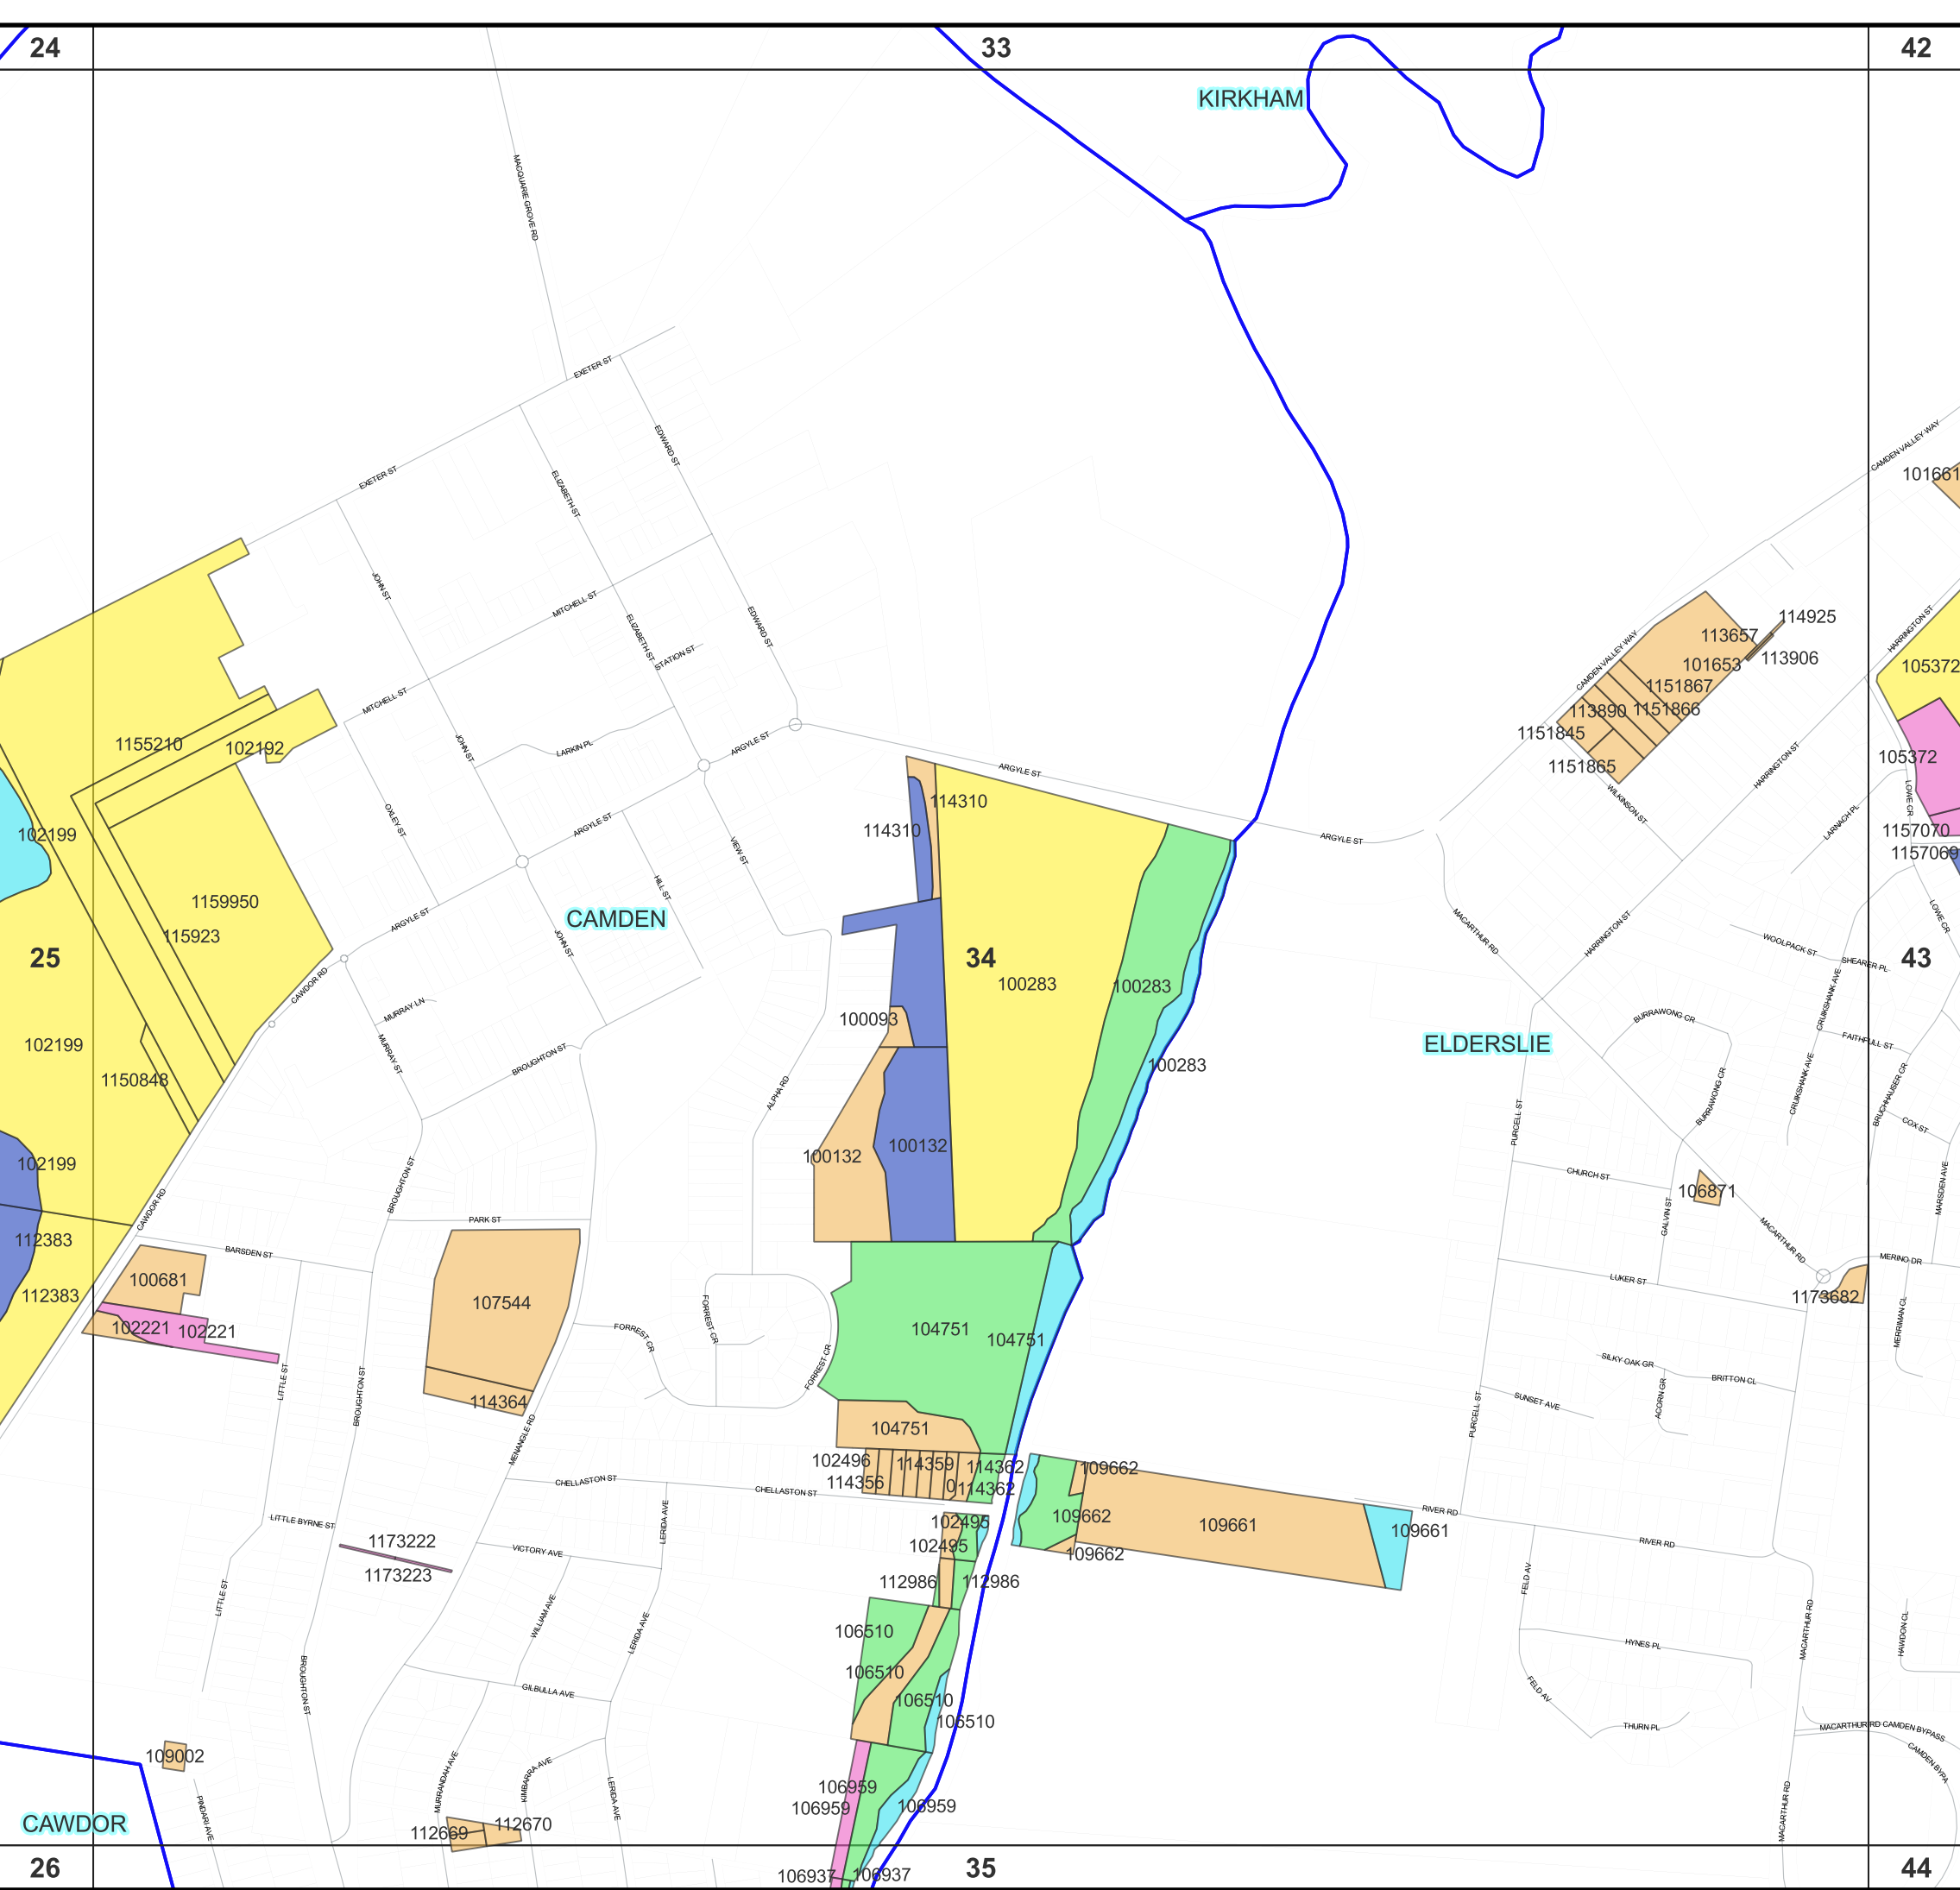

MAP DATE:
14-03-2023

DISCLAIMER: This map indicates the categories applied to the land in accordance with the Local Government Act 1993 and the Crown Land Management Act 2016.

Map Grid Index : 19

1	10	19	28	37	46	55	64	73
2	11	20	29	38	47	56	65	74
3	12	21	30	39	48	57	66	75
	13	22	31	40	49	58	67	76
	14	23	32	41	50	59	68	77
	15	24	33	42	51	60	69	78
	16	25	34	43	52	61	70	
	17	26	35	44	53			
	18	27	36	45				

MAP DATE:
14-03-2023

DISCLAIMER: This map indicates the categories applied to the land in accordance with the Local Government Act 1993 and the Crown Land Management Act 2016.

Map Grid Index : 21

Community Land Categories

DISCLAIMER: This map indicates the categories applied to the land in accordance with the Local Government Act 1993 and the Crown Land Management Act 2016.

Map Grid Index : 33

Community Land Categories

- Area of Cultural Significance
- General Community Use
- Natural Area_Bushland
- Natural Area_Watercourse
- Natural Area_Wetland
- Park
- Sportsground

MAP DATE:
14-03-2023

DISCLAIMER: This map indicates the categories applied to the land in accordance with the Local Government Act 1993 and the Crown Land Management Act 2016.

Map Grid Index : 34

Community Land Categories