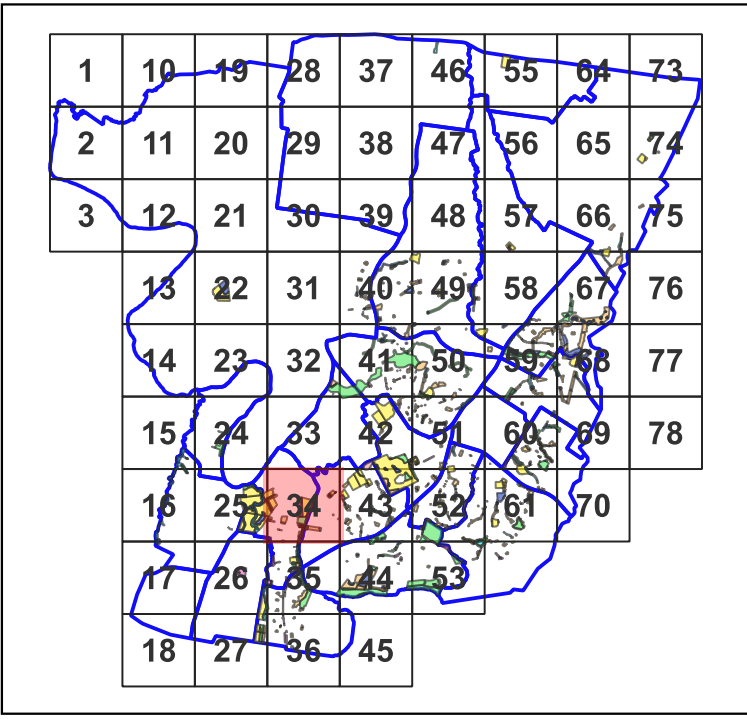

MAP DATE:
14-03-2023

DISCLAIMER: This map indicates the categories applied to the land in accordance with the Local Government Act 1993 and the Crown Land Management Act 2016.

Map Grid Index : 19

1	10	19	28	37	46	55	64	73
2	11	20	29	38	47	56	65	74
3	12	21	30	39	48	57	66	75
	13	22	31	40	49	58	67	76
	14	23	32	41	50	59	68	77
	15	24	33	42	51	60	69	78
	16	25	34	43	52	61	70	
	17	26	35	44	53			
	18	27	36	45				

Map Grid Index : 32

Community Land Categories

- Area of Cultural Significance
- General Community Use
- Natural Area_Bushland
- Natural Area_Watercourse
- Natural Area_Wetland
- Park
- Sportsground

MAP DATE:
14-03-2023

DISCLAIMER: This map indicates the categories applied to the land in accordance with the Local Government Act 1993 and the Crown Land Management Act 2016.

Map Grid Index : 33

Community Land Categories

- Area of Cultural Significance
- General Community Use
- Natural Area_Bushland
- Natural Area_Watercourse
- Natural Area_Wetland
- Park
- Sportsground

MAP DATE:
14-03-2023

DISCLAIMER: This map indicates the categories applied to the land in accordance with the Local Government Act 1993 and the Crown Land Management Act 2016.

Map Grid Index : 34

Community Land Categories