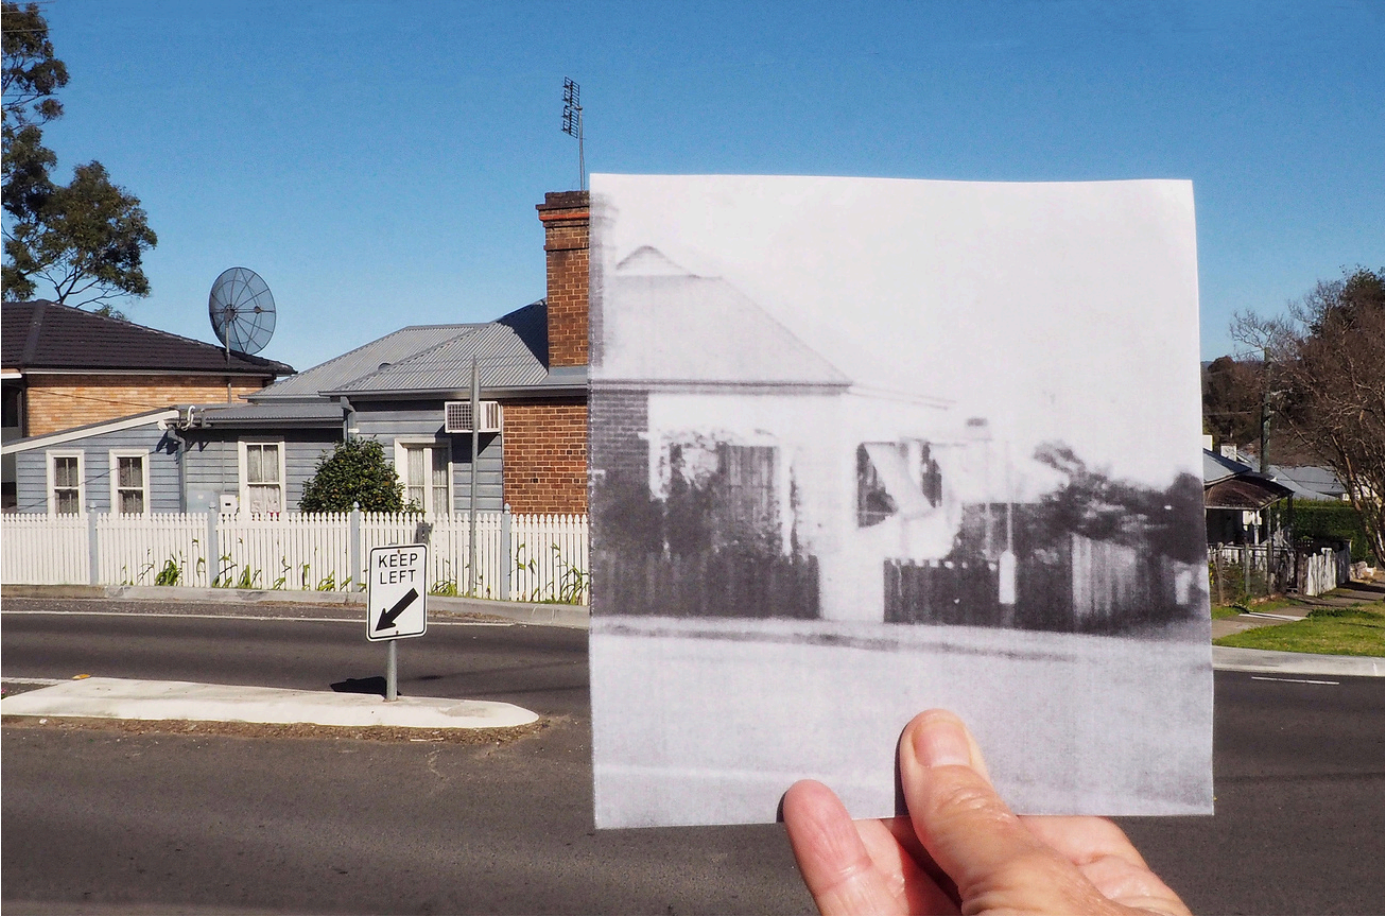

KRISTINA TOOK

TOOKTALK@HOTMAIL.COM