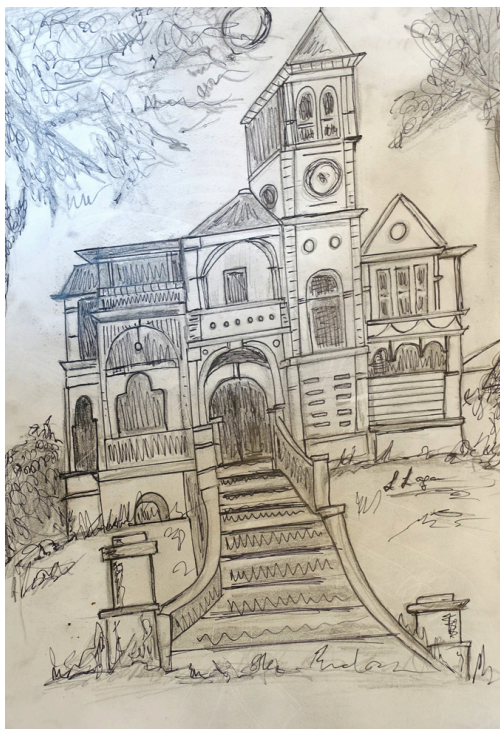

LEANNE LOGAN

LEANNE.LOGAN80@YAHOO.COM