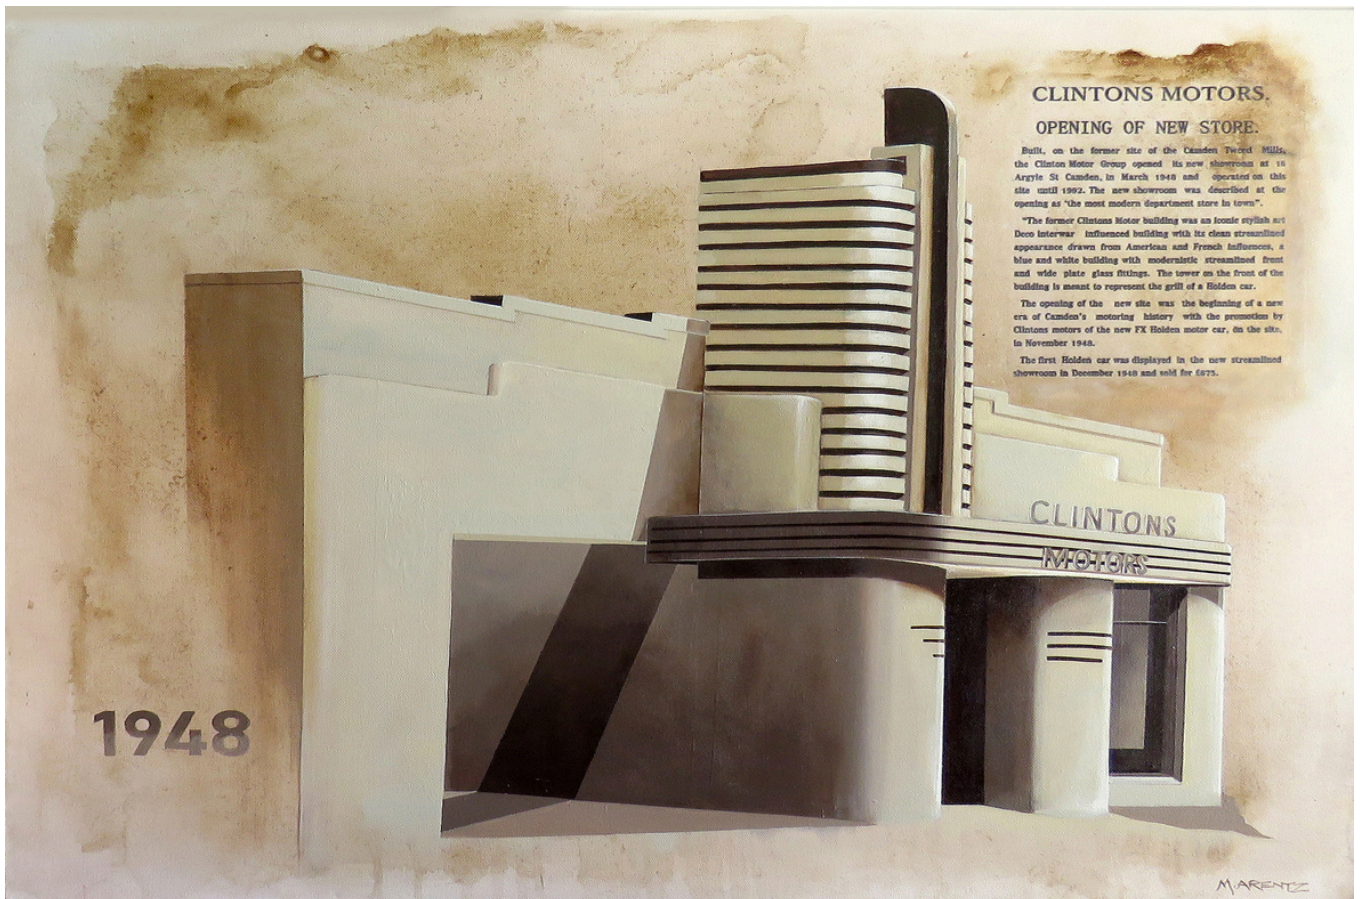

MICHELE ARENTZ

MICHELE.ARENTZ@GMAIL.COM